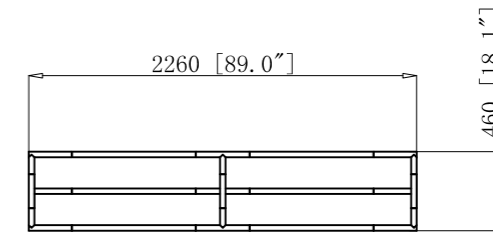

WaveLine® Bombora BMB082018S

Frame			Frame			Frame			Frame			Frame			TV kit			Shipping Case			accessories		
(57)	2		(105)	4																			
(95)	6		(106)	4												32"							
(96)	12		(107)	4												40"							
(99)	12																						
(103)	15																						
NO.	Quantity	Confirm	NO.	Quantity	Confirm	NO.	Quantity	Confirm	NO.	Quantity	Confirm	NO.	Quantity	Confirm	NO.	Quantity	Confirm	NO.	Confirm				