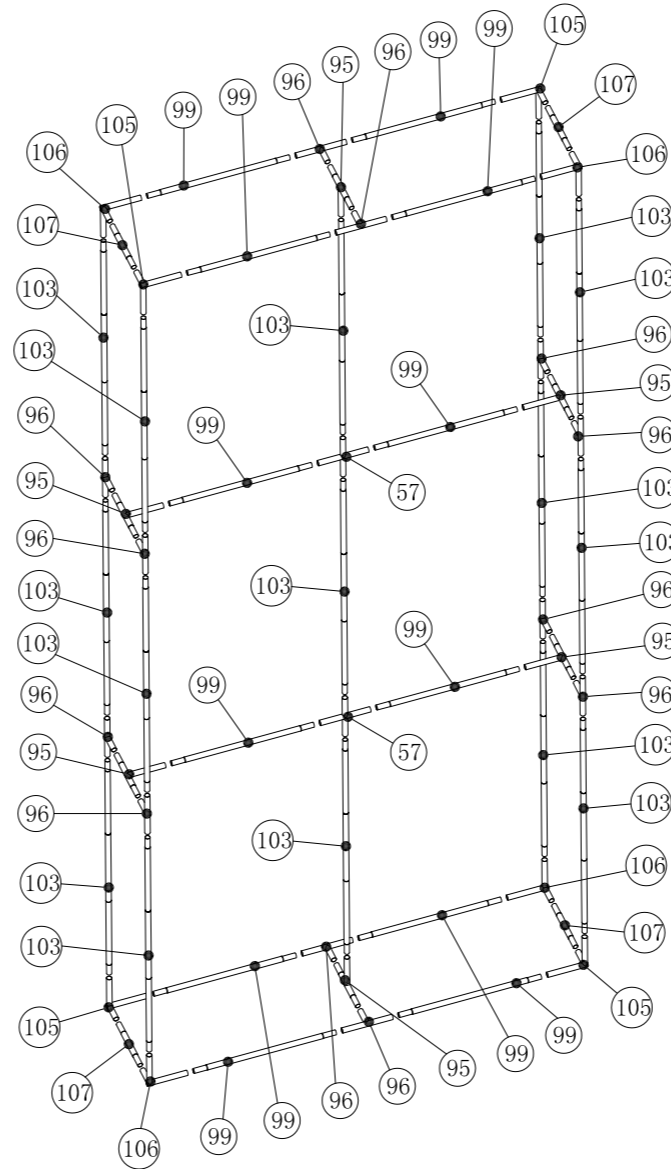

WaveLine® Bombora BMB082018S

Frame			Frame			Frame			Frame			Frame			TV kit			Shipping Case			accessories		
(57)	2		(105)	4																			
(95)	6		(106)	4												32"							
(96)	12		(107)	4												40"							
(99)	12																						
(103)	15																						
NO.	Quantity	Confirm	NO.	Quantity	Confirm	NO.	Quantity	Confirm	NO.	Quantity	Confirm	NO.	Quantity	Confirm	NO.	Quantity	Confirm	NO.	Confirm				