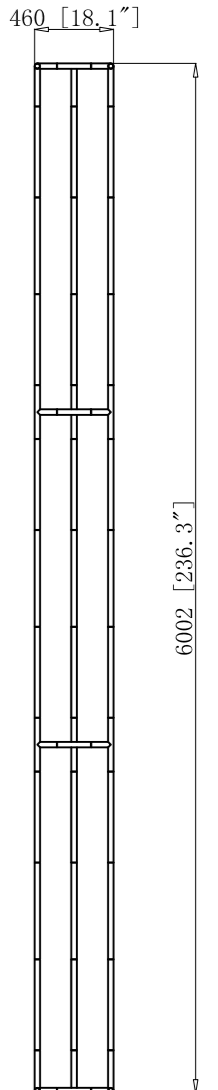

WaveLine® Bombora BMB082018S

Frame			Frame			Frame			Frame			Frame			TV kit			Shipping Case			accessories		
(57)	2		(105)	4																			
(95)	6		(106)	4												32"							
(96)	12		(107)	4												40"							
(99)	12																						
(103)	15																						
NO.	Quantity	Confirm	NO.	Quantity	Confirm	NO.	Quantity	Confirm	NO.	Quantity	Confirm	NO.	Quantity	Confirm	NO.	Quantity	Confirm	NO.	Confirm				