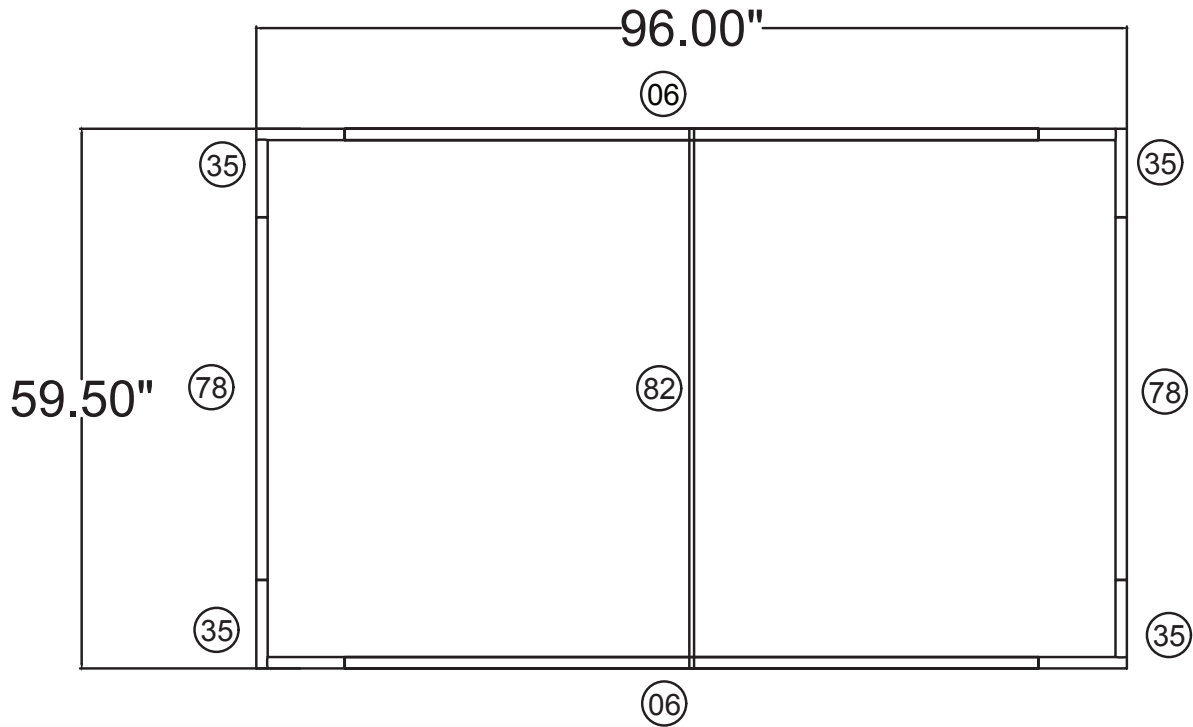

WAVELINE®

8'w x 5'h WL Hanging Sign

FHS0860

8'w x 5'h WL Hanging Sign	
Qty.	Part Number
4	WLM#035
2	WLM#078
2	WLM#006
1	WLM#082
1	BGO BAG-L

Notes:

- * Does not include Hanging Cables
- * will fit inside CA600 or CA900 case