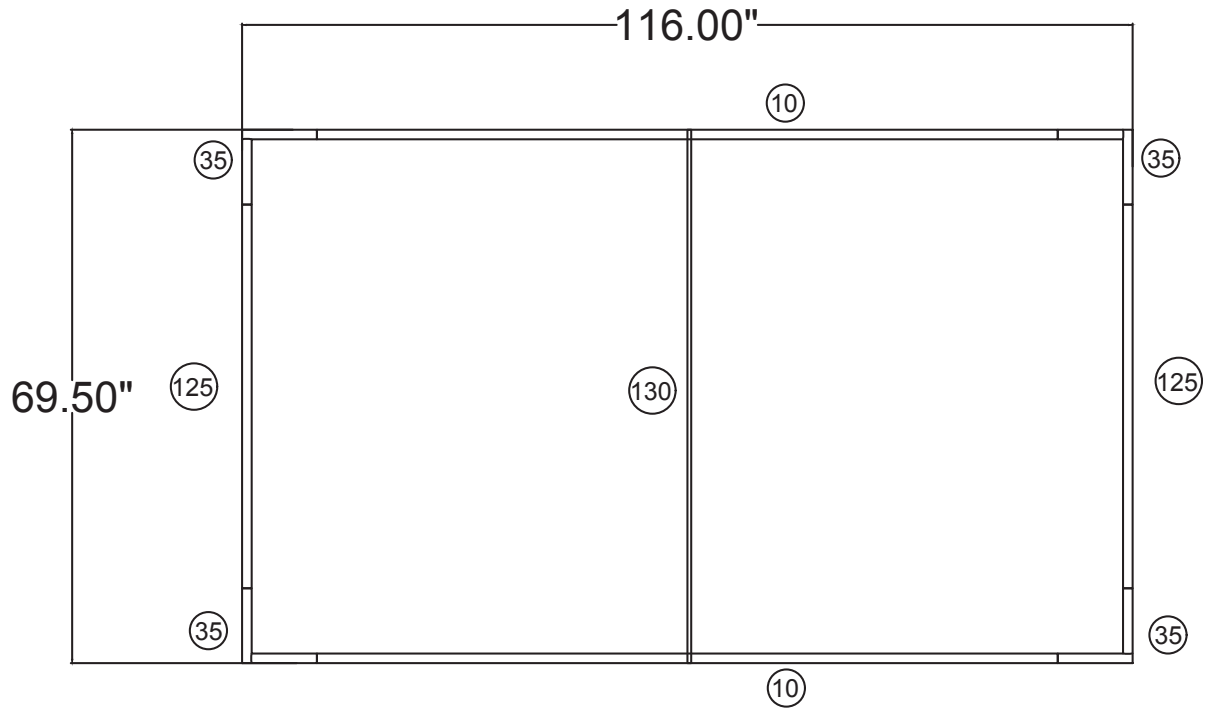

10'w x 6'h WL Hanging Sign

FHS1072

10'w x 6'h WL Hanging Sign	
Qty.	Part Number
4	WLM#035
2	WLM#010
2	WLM#125
1	WLM#130
1	BGO BAG-L

Notes:

- * Does not include Hanging Cables
- * will fit inside CA600 or CA900 case