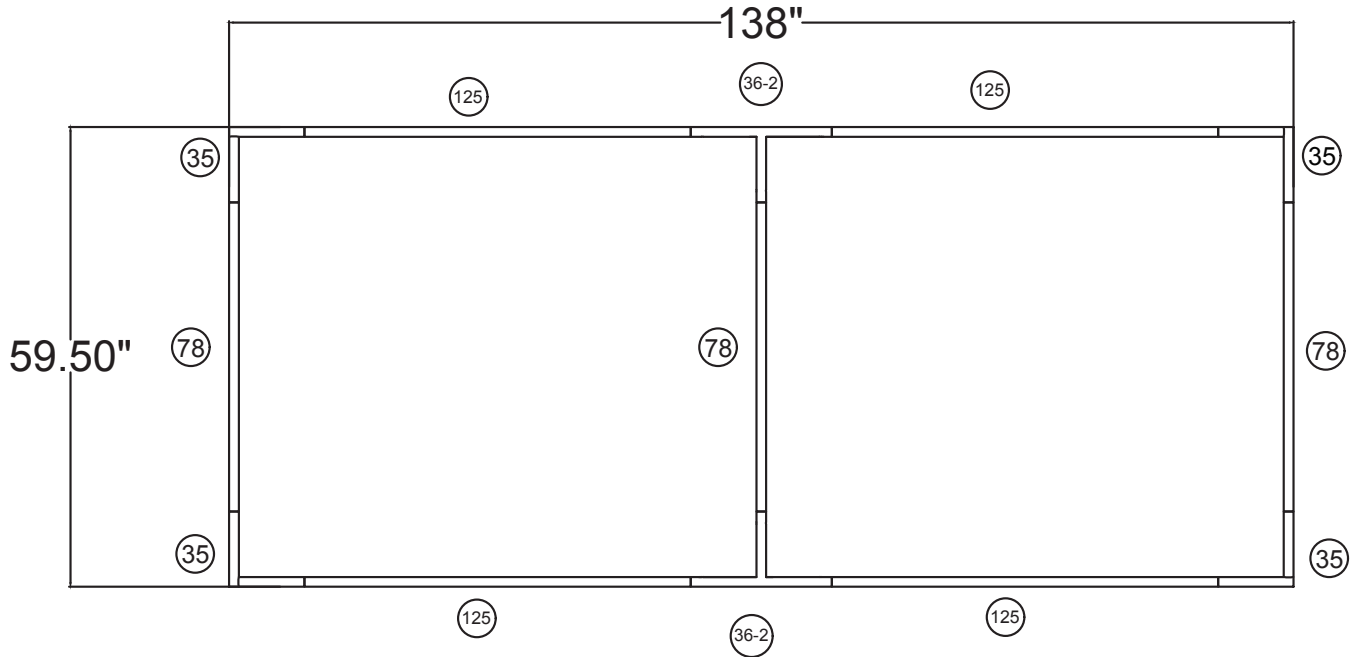

# 12'w x 5'h WL Hanging Sign

## FHS1260

12'w x 5'h WL Hanging Sign	
Qty.	Part Number
4	WLM#035
3	WLM#078
4	WLM#125
2	WLM#036-2
1	BGO BAG-L

**Notes:**

- \* Does not include Hanging Cables
- \* will fit inside CA600 or CA900 case