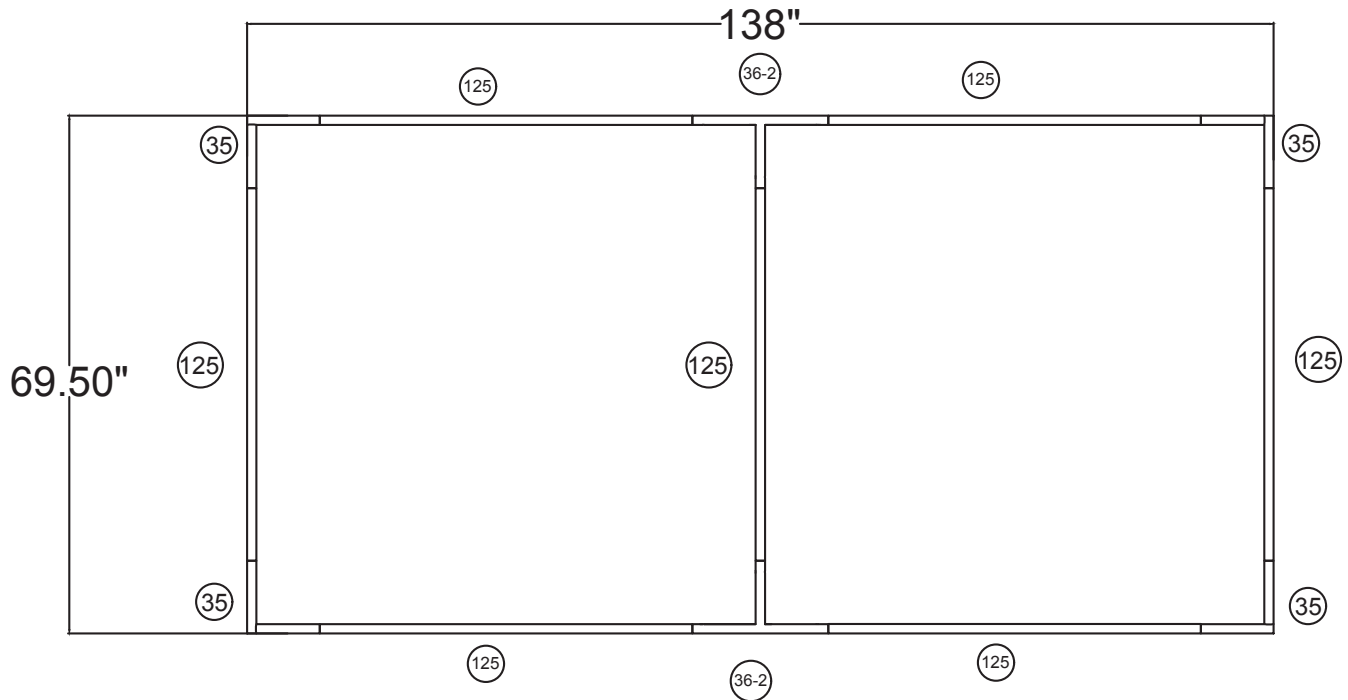

12'w x 6'h WL Hanging Sign

FHS1272

12'w x 6'h WL Hanging Sign	
Qty.	Part Number
4	WLM#035
7	WLM#125
2	WLM#036-2
1	BGO BAG-L

Notes:

- * Does not include Hanging Cables
- * will fit inside CA600 or CA900 case