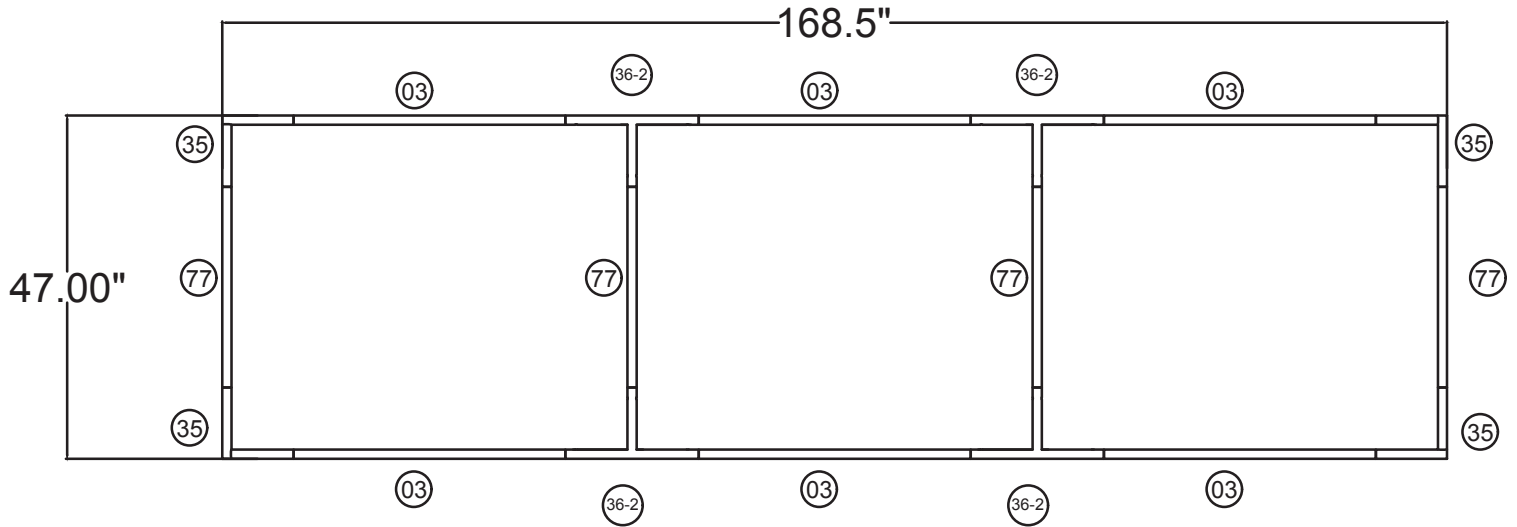

14'w x 4'h WL Hanging Sign

FHS1448

14'w x 4'h WL Hanging Sign	
Qty.	Part Number
4	WLM#035
4	WLM#077
6	WLM#003
4	WLM#036-2
1	BGO-FABRIC L bag

Notes:

- * Does not include Hanging Cables
- * will fit inside CA600 or CA900 case