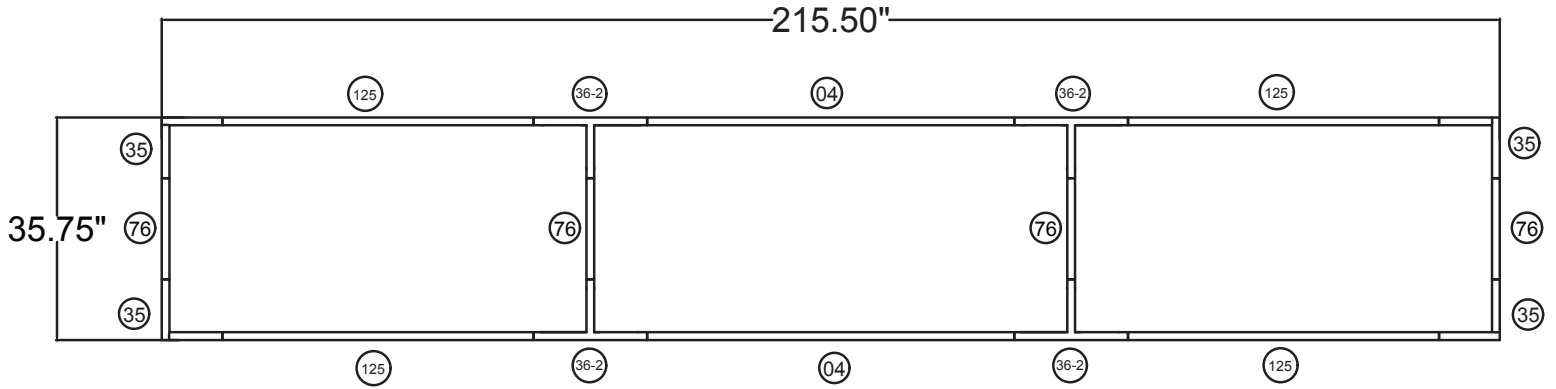

# WAVELINE®

18'w x 3'h WL Hanging Sign

## FHS1836

18'w x 3'h WL Hanging Sign	
Qty.	Part Number
4	WLM#035
4	WLM#076
2	WLM#004
4	WLM#125
4	WLM#036-2-US
1	BGO-FABRIC-L bag

**Notes:**

- \* Does not include Hanging Cables
- \* will fit inside CA600 or CA900 case