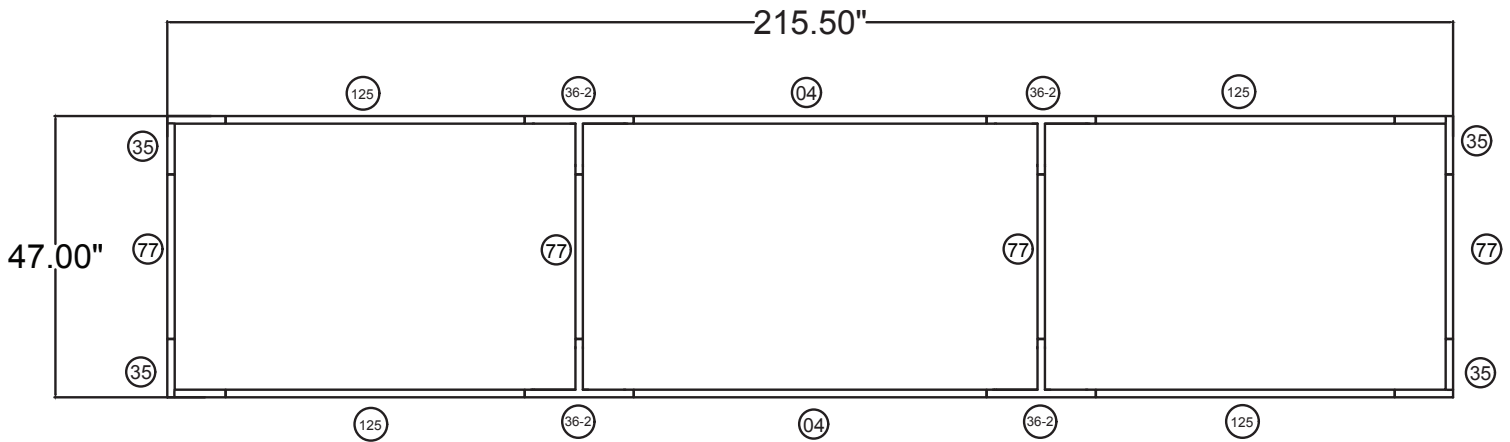

WAVELINE®

18'w x 4'h WL Hanging Sign

FHS1848

| 18'w x 4'h WL Hanging Sign | |
|----------------------------|------------------|
| Qty. | Part Number |
| 4 | WLM#035 |
| 4 | WLM#077 |
| 2 | WLM#004 |
| 4 | WLM#125 |
| 4 | WLM#036-2-US |
| 1 | BGO-FABRIC-L bag |

Notes:

- * Does not include Hanging Cables
- * will fit inside CA600 or CA900 case