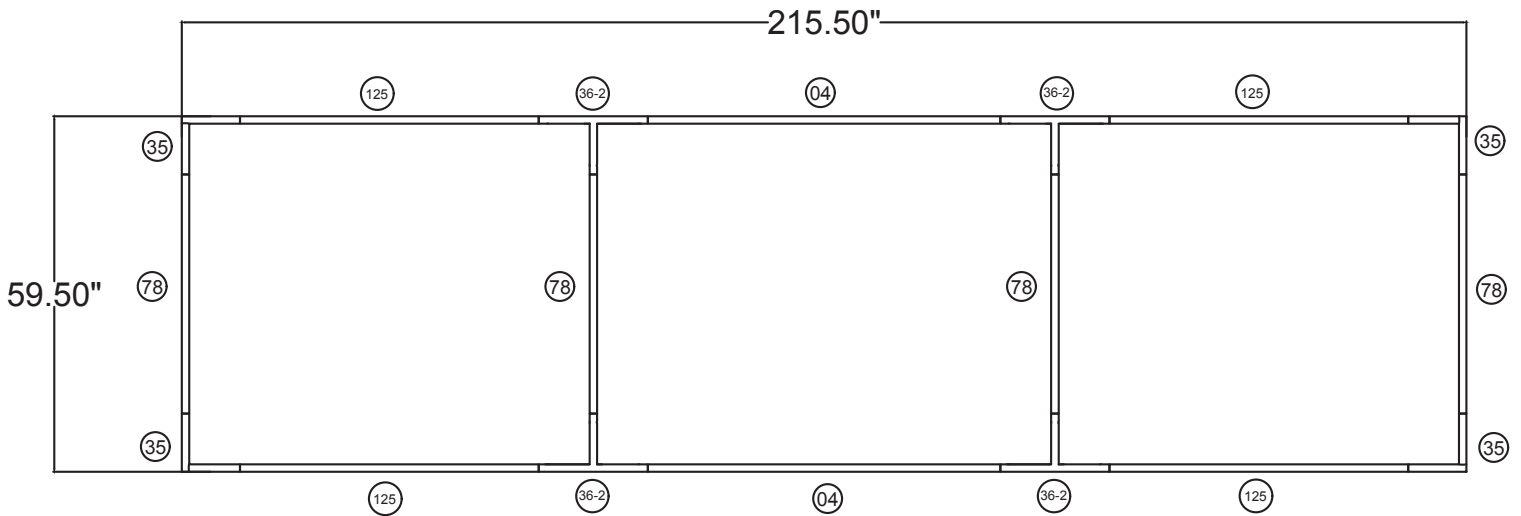

WAVELINE®

18'w x 5'h WL Hanging Sign

FHS1860

18'w x 5'h WL Hanging Sign	
Qty.	Part Number
4	WLM#035
4	WLM#078
2	WLM#004
4	WLM#125
4	WLM#036-2-US
1	BGO-FABRIC-L bag

Notes:

- * Does not include Hanging Cables
- * will fit inside CA600 or CA900 case