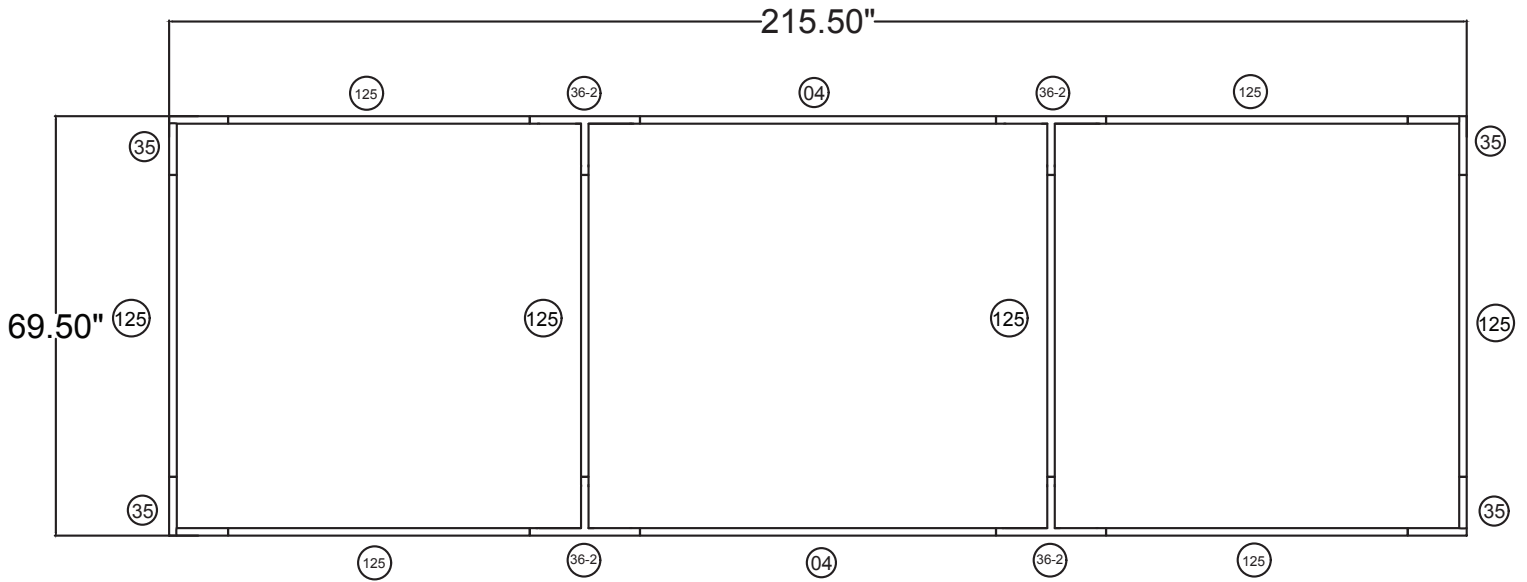

18'w x 6'h WL Hanging Sign

FHS1872

18'w x 6'h WL Hanging Sign	
Qty.	Part Number
4	WLM#035
2	WLM#004
8	WLM#125
4	WLM#036-2-US
1	BGO-FABRIC-L bag

Notes:

- * Does not include Hanging Cables
- * will fit inside CA600 or CA900 case