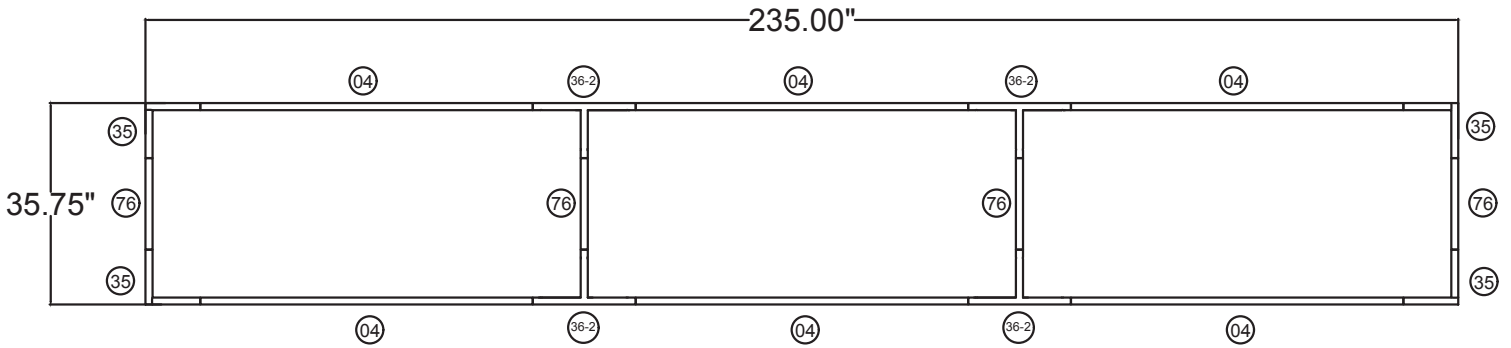

# WAVELINE®

20'w x 3'h WL Hanging Sign

## FHS2036

20'w x 3'h WL Hanging Sign

Qty.	Part Number
4	WLM#035
4	WLM#076
6	WLM#004
4	WLM#036-2-US
1	BGO-FABRIC-L bag

**Notes:**

- \* Does not include Hanging Cables
- \* will fit inside CA600 or CA900 case