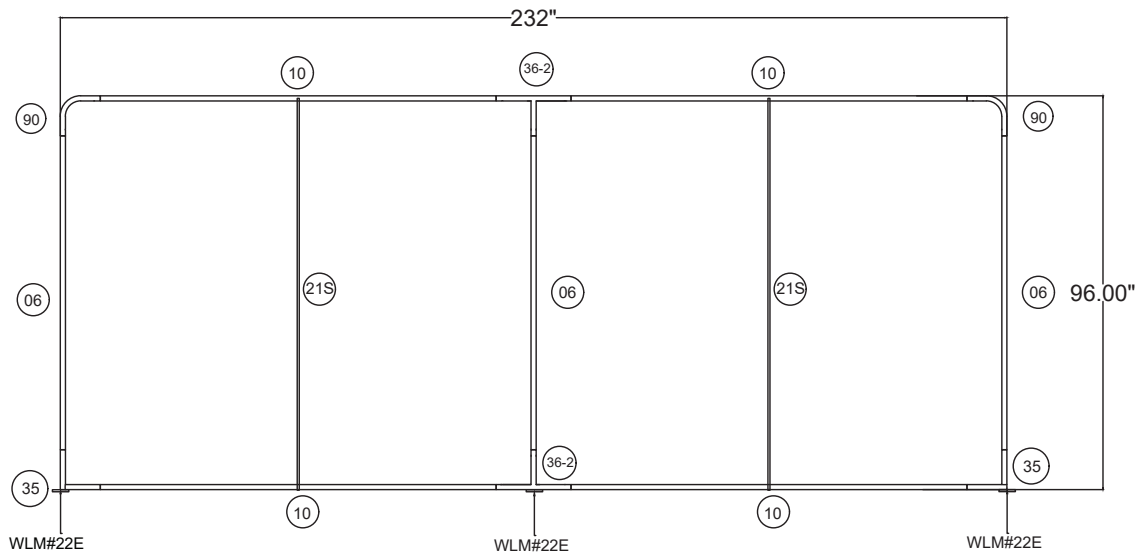

## WLM 2000W

### WLM-2000W

20'w x 8'h Flat WaveLine WLM-2000W	
Qty.	Part Number
2	WLM#35
2	WLM#090
2	WLM#36-2
4	WLM#10
3	WLM#06
2	WLM#21S
3	WLM#22E
3	WLM#23
1	BGO-Fabric L bag