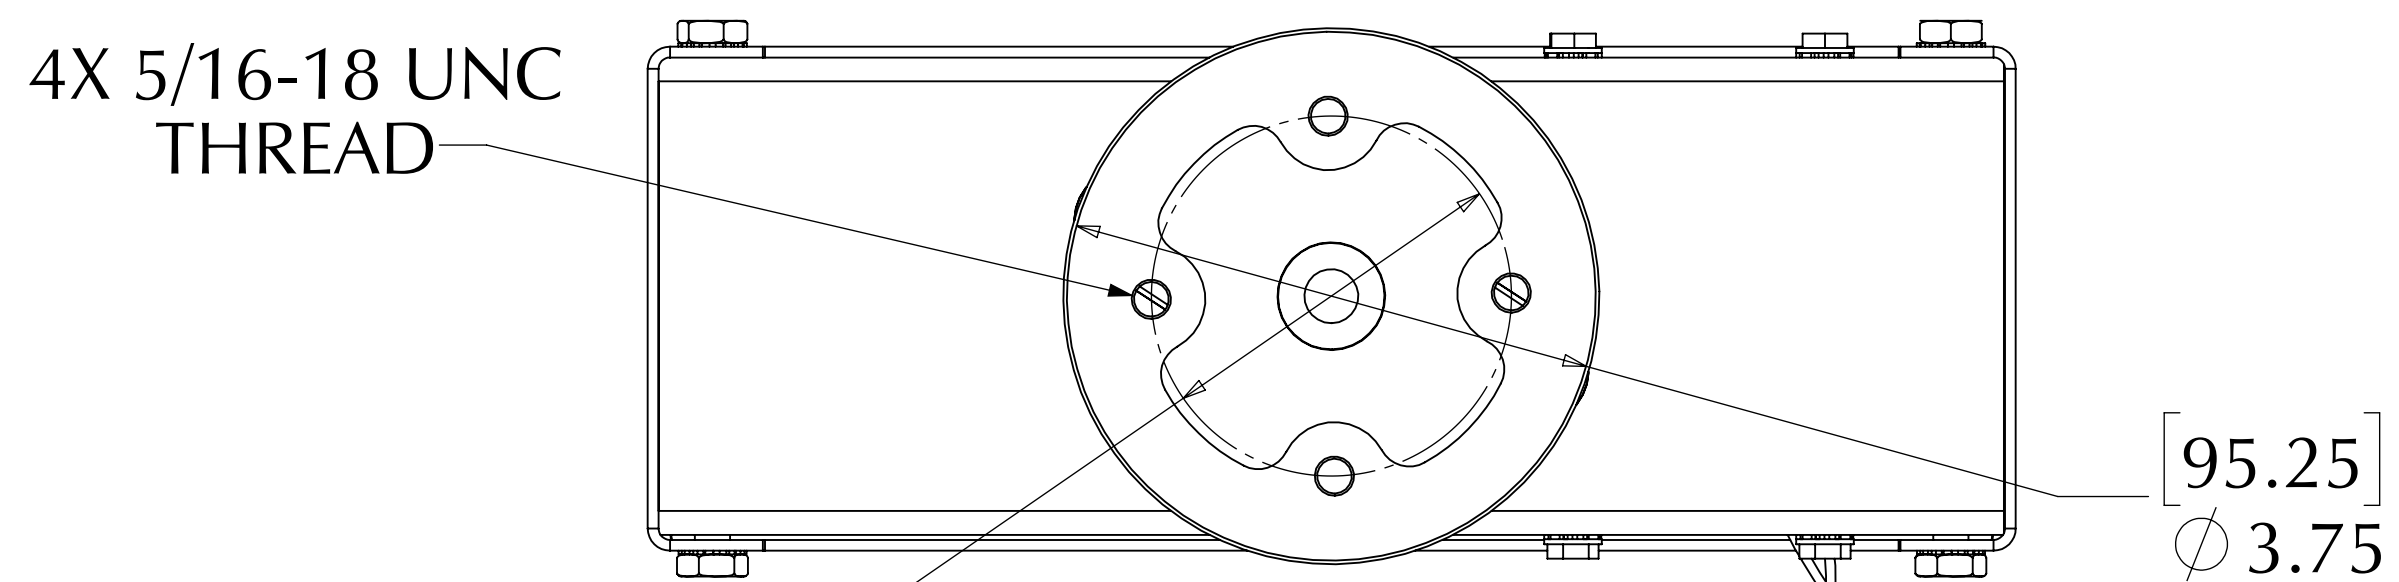

# IG-4 Less Collector Ring

Part Number: 150001 021HD

A compact yet powerful rotator that gives attraction to any indoor sign or display. This is a step up in size and power from the IG-2 with an ultra quiet, heavy-duty motor. Mount this unit on the ceiling, floor or wall and enjoy the benefits of generating eye-catching movement.

- Hanging Weight Capacity.....200 lbs [90 kg]
- Compressive Weight Capacity.....200 lbs [90 kg]
- Max Display Size.....4' x 4' [1.2m x 1.2m]
- Standard RPM.....2
- Torque Output @ 2 RPM.....39 in-lbs [4.4 Nm]
- Motor Draw.....0.1A (12 watts)
- Safety Clutch.....Standard Feature
- Shipping Weight.....12 lbs [6 kg]