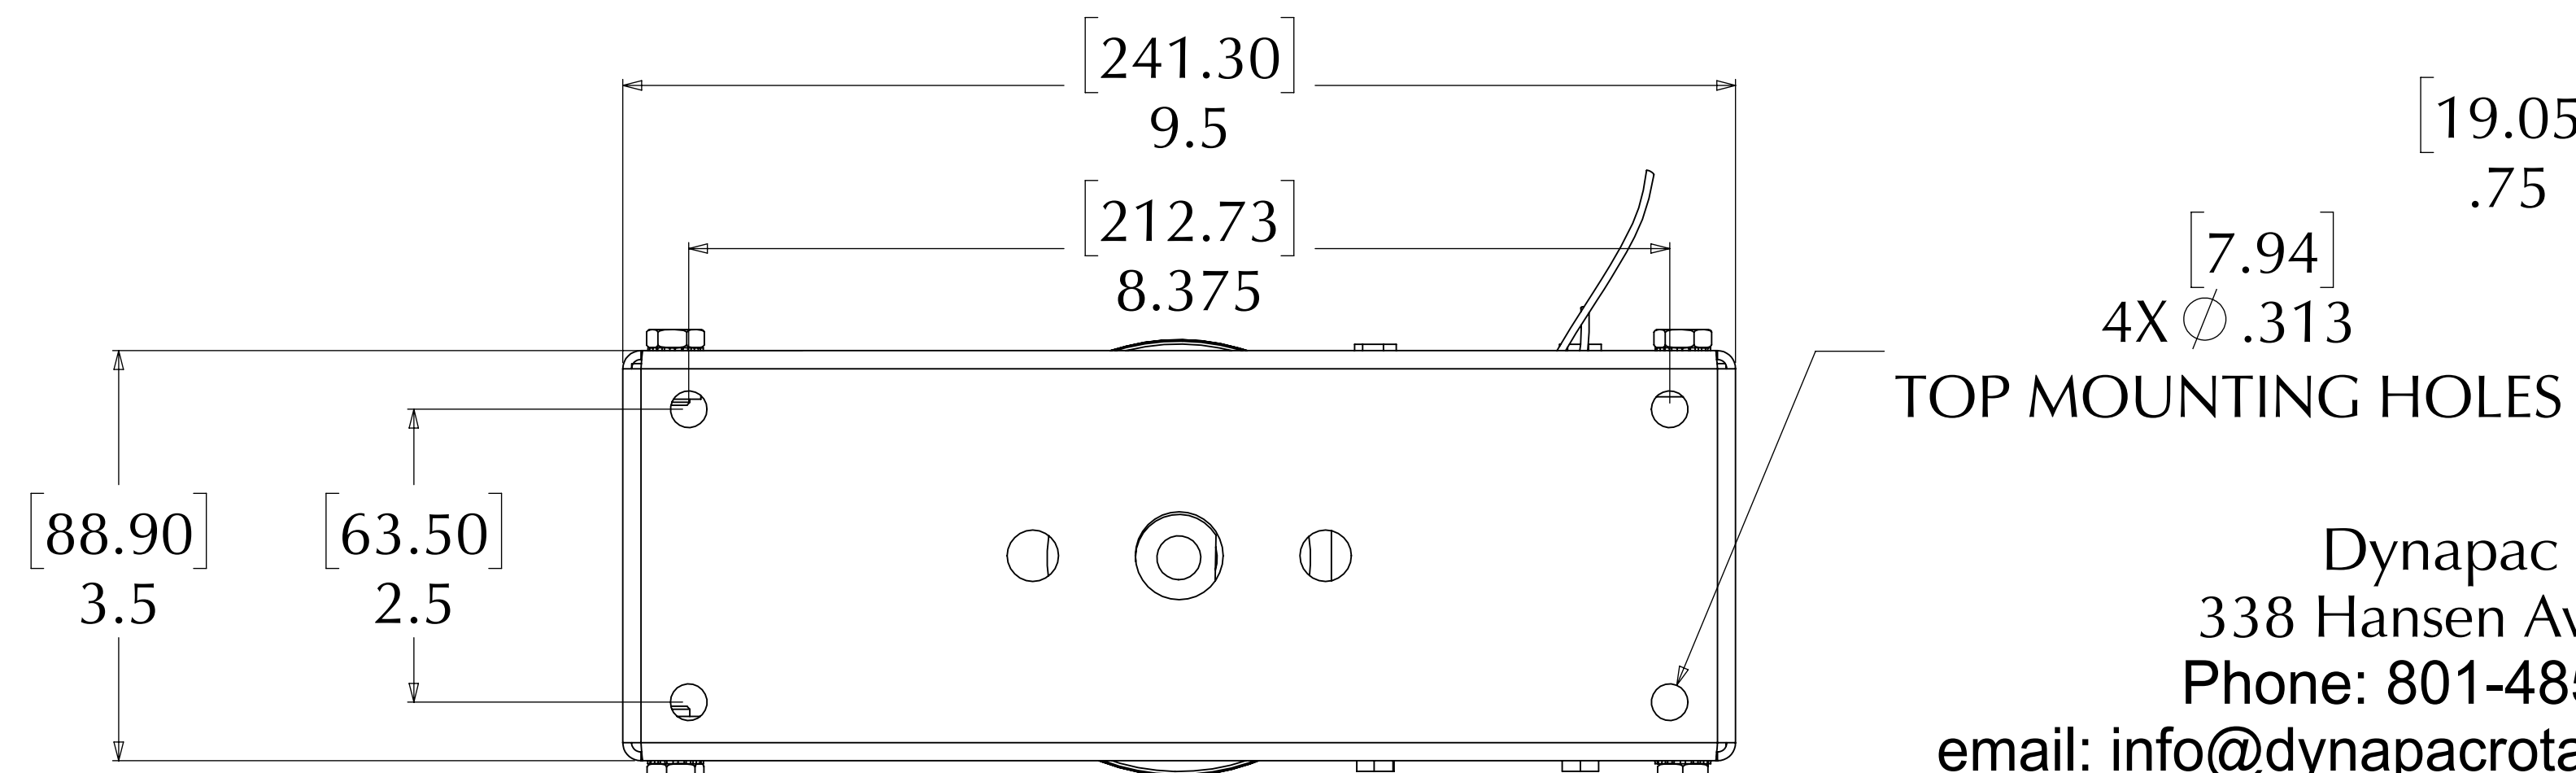

# IG-4 Less Collector Ring

Part Number: 150001 021HD

A compact yet powerful rotator that gives attraction to any indoor sign or display. This is a step up in size and power from the IG-2 with an ultra quiet, heavy-duty motor. Mount this unit on the ceiling, floor or wall and enjoy the benefits of generating eye-catching movement.

- Hanging Weight Capacity.....200 lbs [90 kg]
- Compressive Weight Capacity.....200 lbs [90 kg]
- Max Display Size.....4' x 4' [1.2m x 1.2m]
- Standard RPM.....2
- Torque Output @ 2 RPM.....39 in-lbs [4.4 Nm]
- Motor Draw.....0.1A (12 watts)
- Safety Clutch.....Standard Feature
- Shipping Weight.....12 lbs [6 kg]