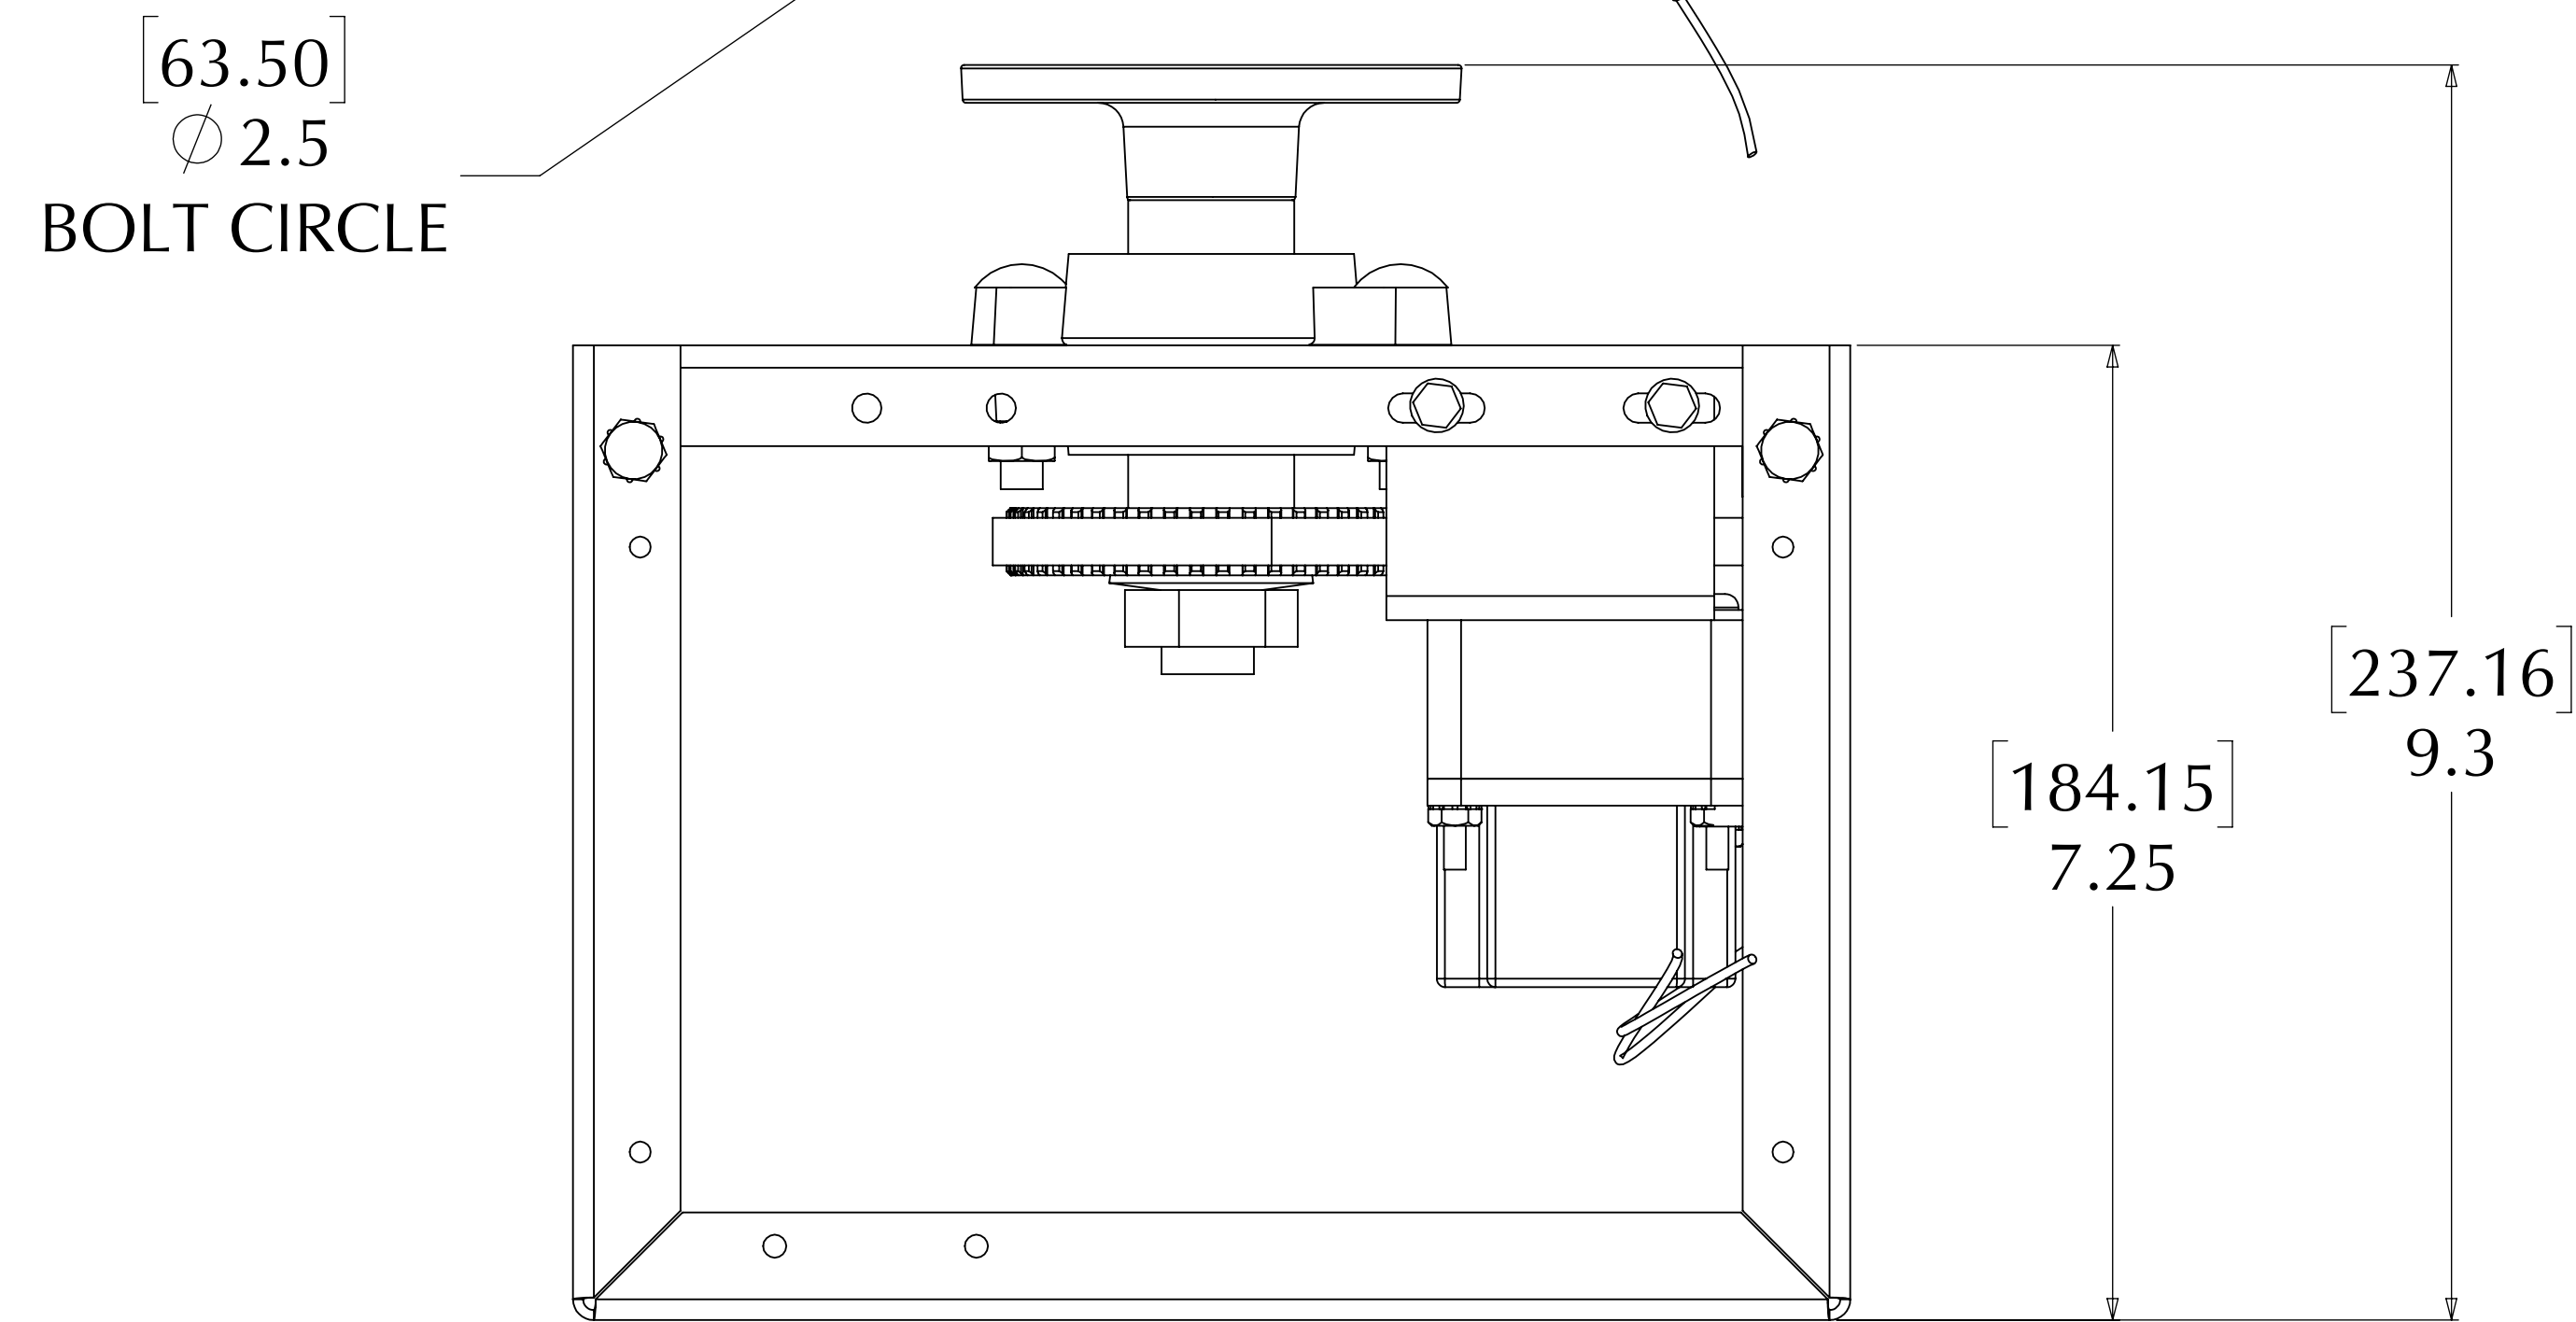

# IG-4 Less Collector Ring

Part Number: 150001 021HD

A compact yet powerful rotator that gives attraction to any indoor sign or display. This is a step up in size and power from the IG-2 with an ultra quiet, heavy-duty motor. Mount this unit on the ceiling, floor or wall and enjoy the benefits of generating eye-catching movement.

- Hanging Weight Capacity.....200 lbs [90 kg]
- Compressive Weight Capacity.....200 lbs [90 kg]
- Max Display Size.....4' x 4' [1.2m x 1.2m]
- Standard RPM.....2
- Torque Output @ 2 RPM.....39 in-lbs [4.4 Nm]
- Motor Draw.....0.1A (12 watts)
- Safety Clutch.....Standard Feature
- Shipping Weight.....12 lbs [6 kg]