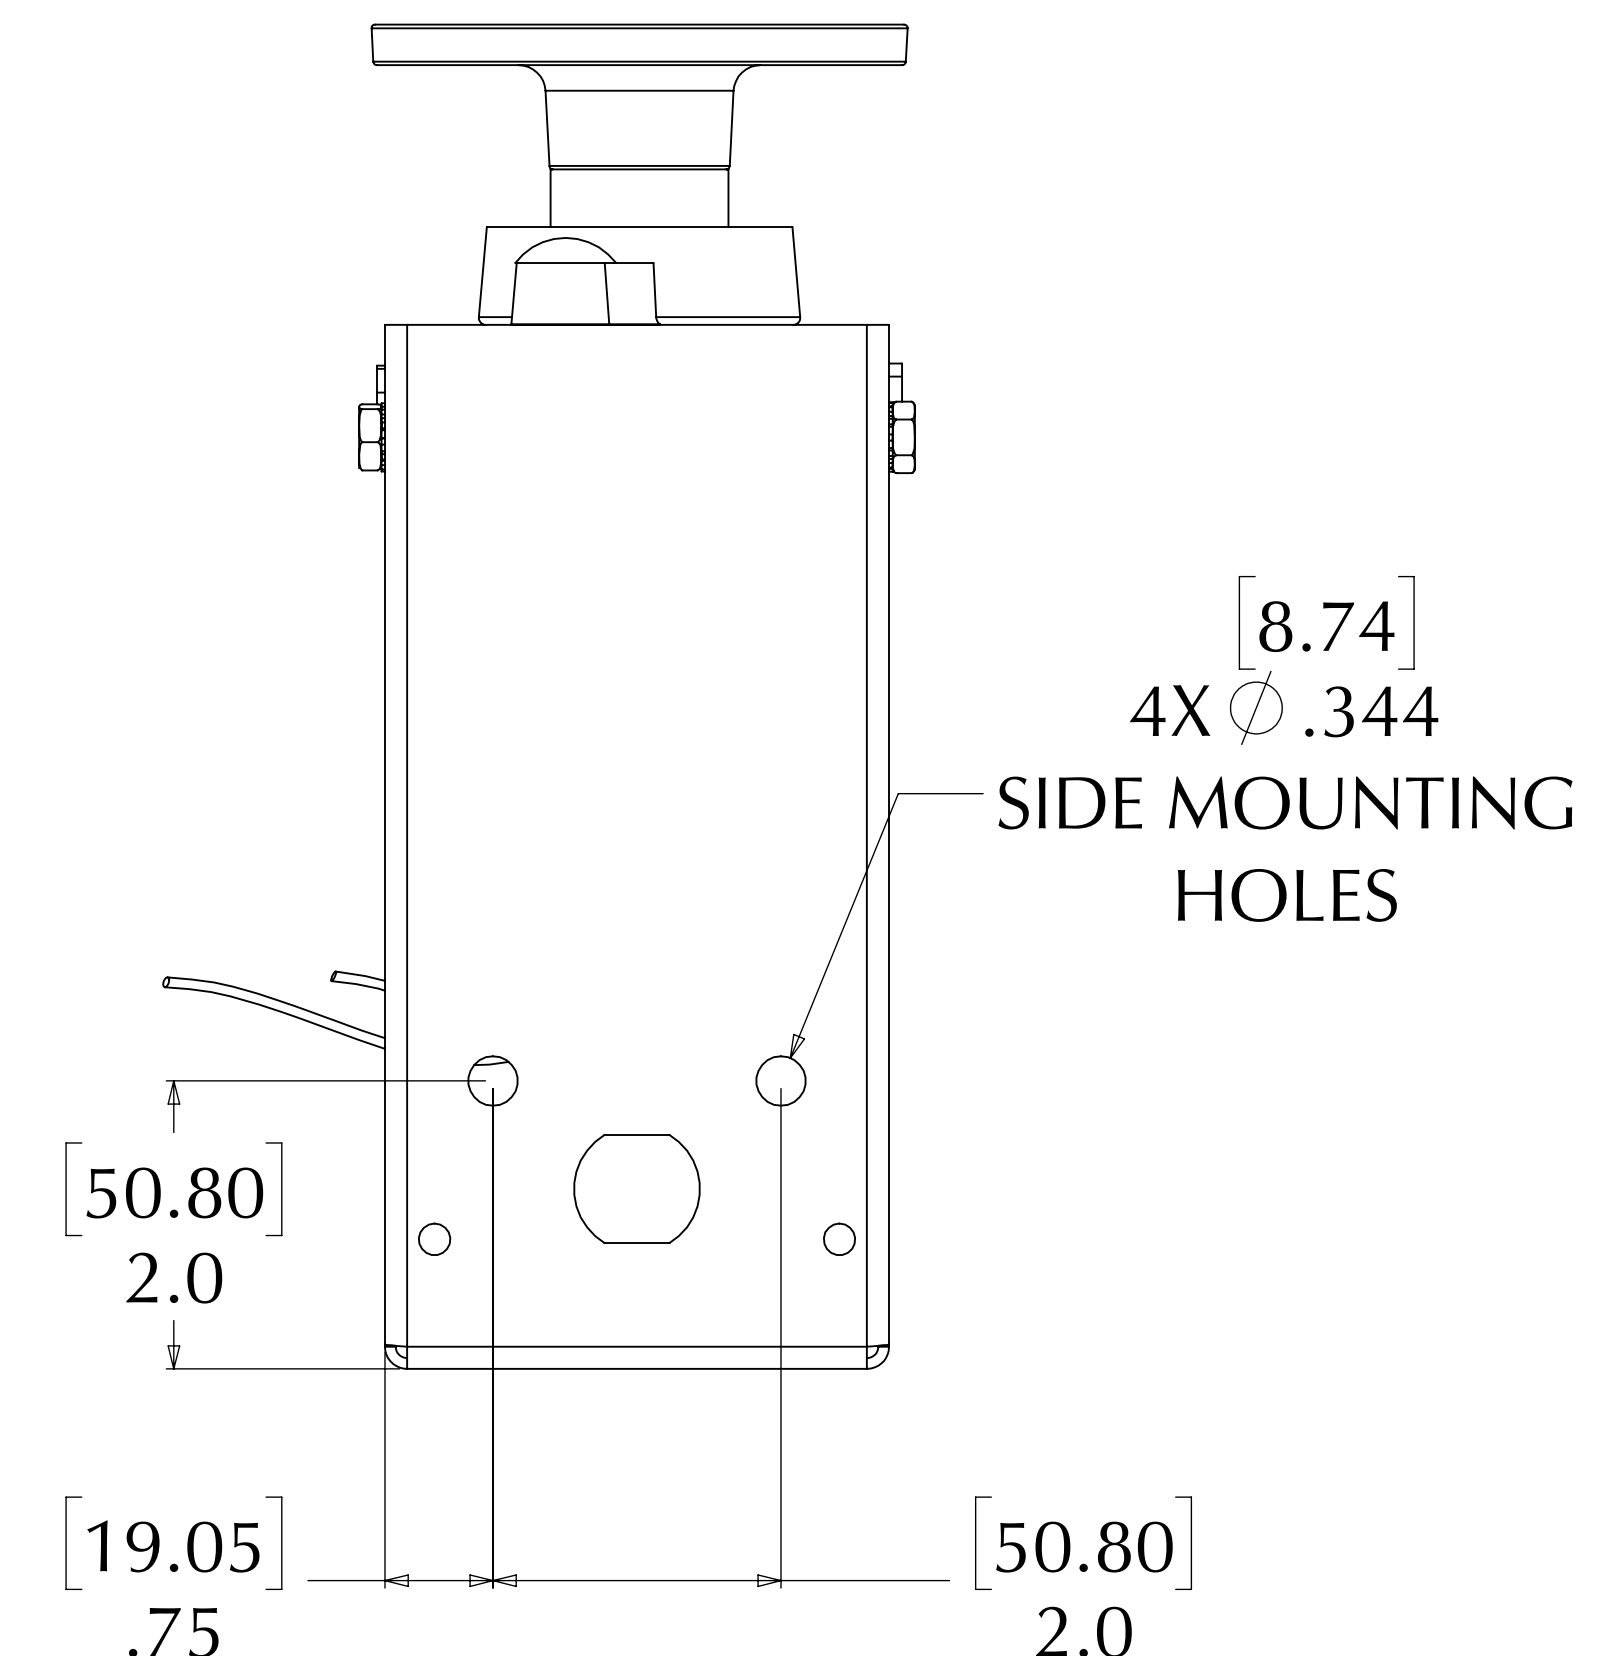

# IG-4 Less Collector Ring

Part Number: 150001 021HD

A compact yet powerful rotator that gives attraction to any indoor sign or display. This is a step up in size and power from the IG-2 with an ultra quiet, heavy-duty motor. Mount this unit on the ceiling, floor or wall and enjoy the benefits of generating eye-catching movement.

- Hanging Weight Capacity.....200 lbs [90 kg]
- Compressive Weight Capacity.....200 lbs [90 kg]
- Max Display Size.....4' x 4' [1.2m x 1.2m]
- Standard RPM.....2
- Torque Output @ 2 RPM.....39 in-lbs [4.4 Nm]
- Motor Draw.....0.1A (12 watts)
- Safety Clutch.....Standard Feature
- Shipping Weight.....12 lbs [6 kg]