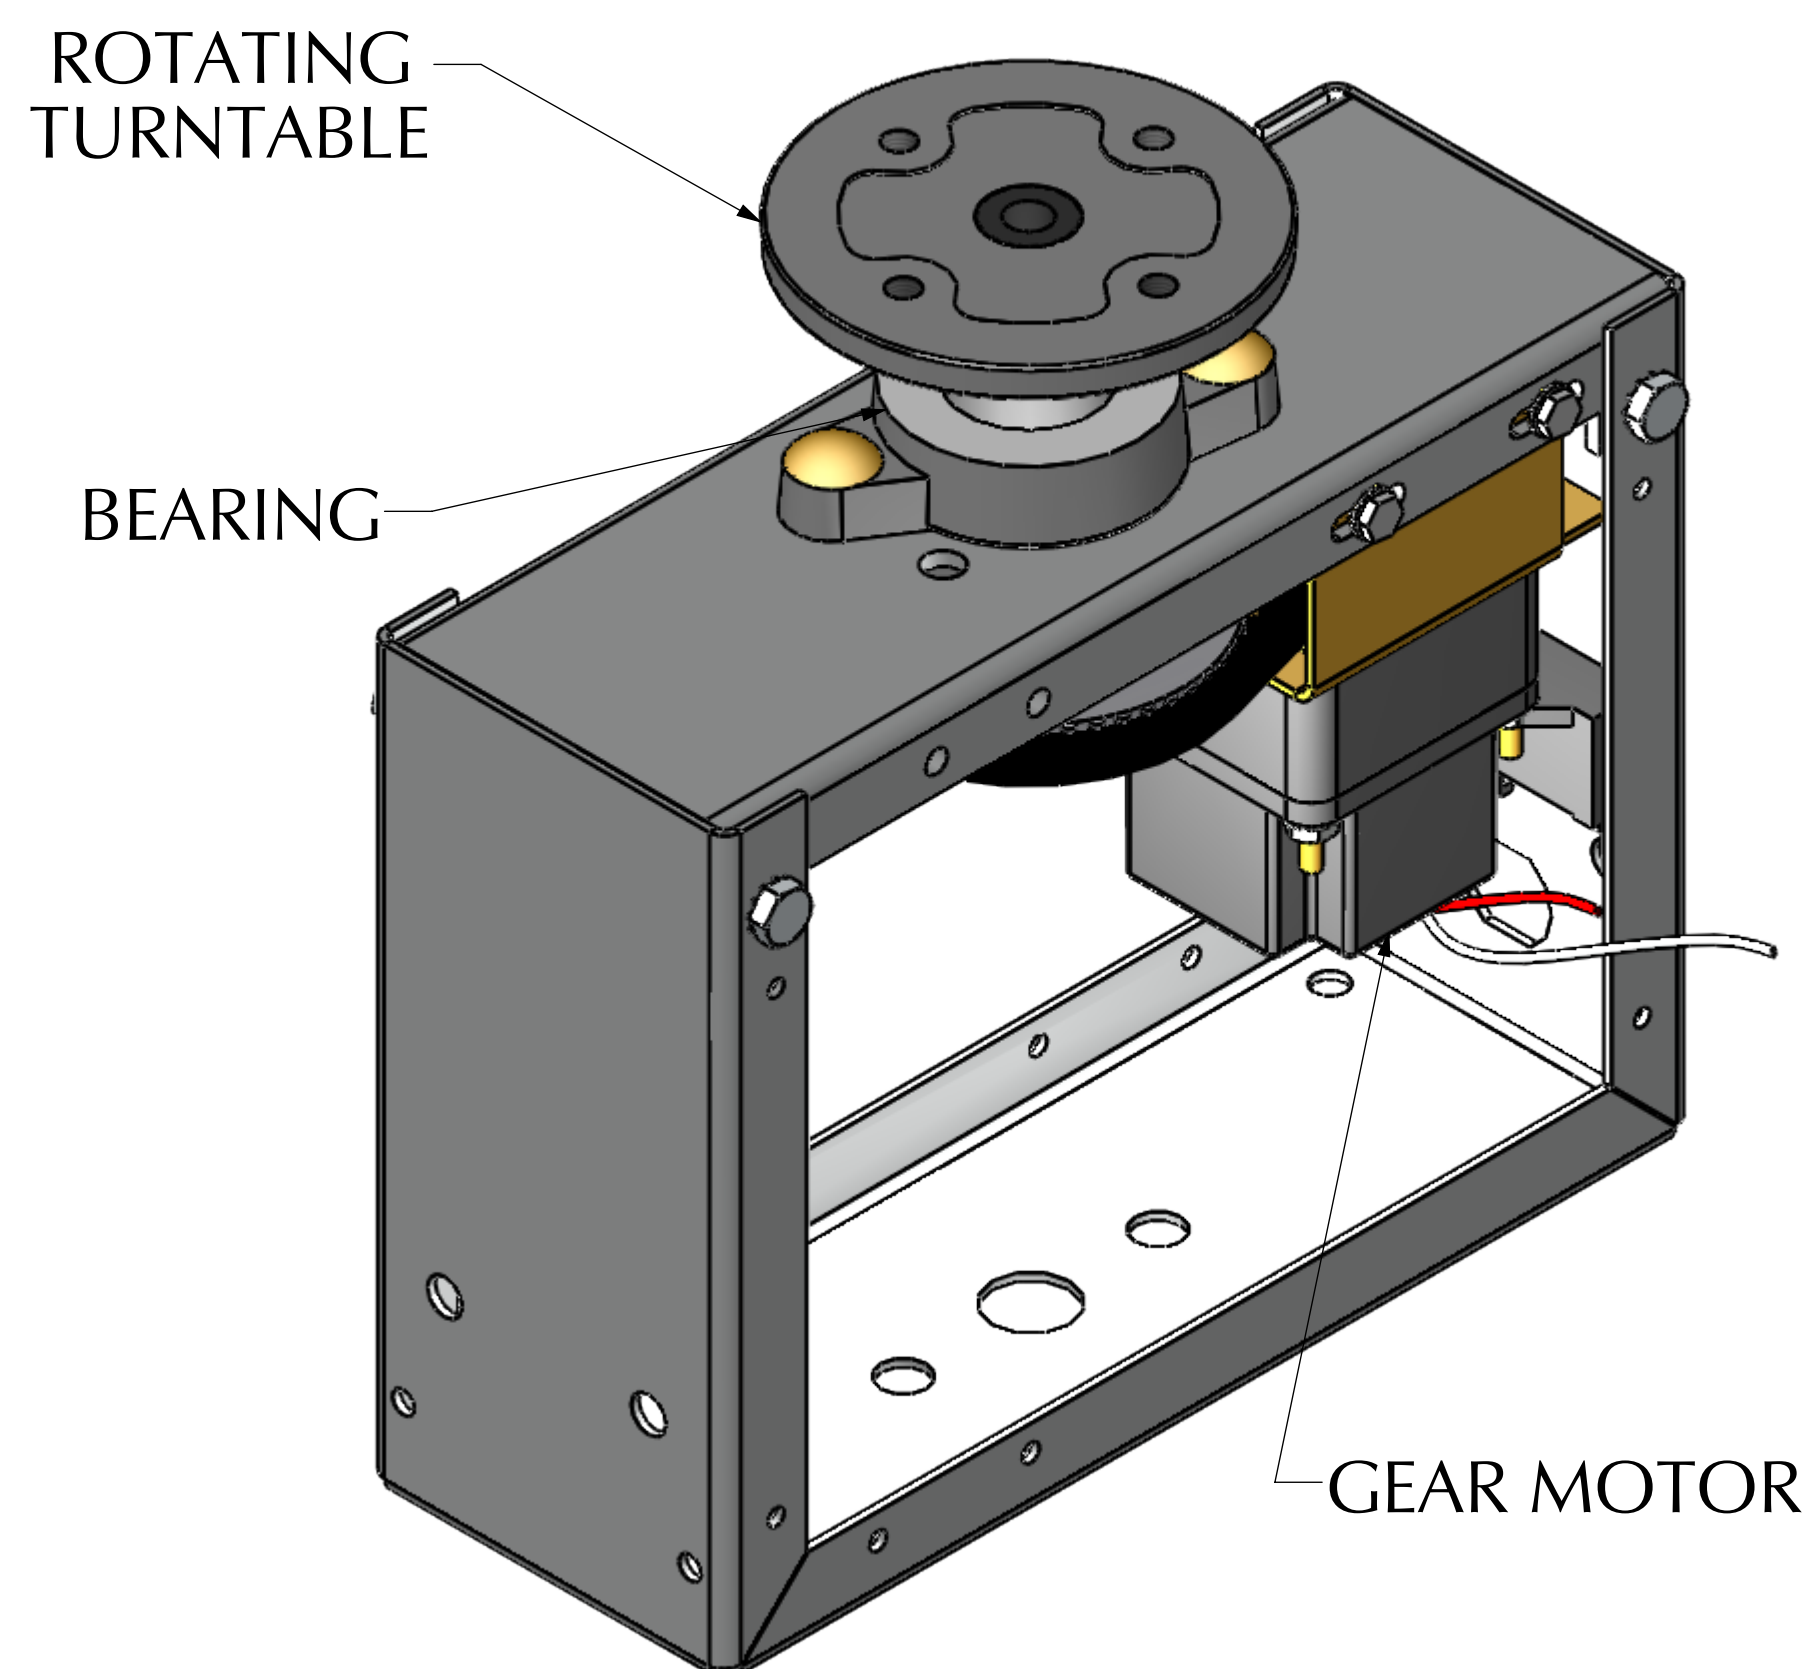

# IG-4 Less Collector Ring

Part Number: 150001 021HD

A compact yet powerful rotator that gives attraction to any indoor sign or display. This is a step up in size and power from the IG-2 with an ultra quiet, heavy-duty motor. Mount this unit on the ceiling, floor or wall and enjoy the benefits of generating eye-catching movement.

- Hanging Weight Capacity.....200 lbs [90 kg]
- Compressive Weight Capacity.....200 lbs [90 kg]
- Max Display Size.....4' x 4' [1.2m x 1.2m]
- Standard RPM.....2
- Torque Output @ 2 RPM.....39 in-lbs [4.4 Nm]
- Motor Draw.....0.1A (12 watts)
- Safety Clutch.....Standard Feature
- Shipping Weight.....12 lbs [6 kg]