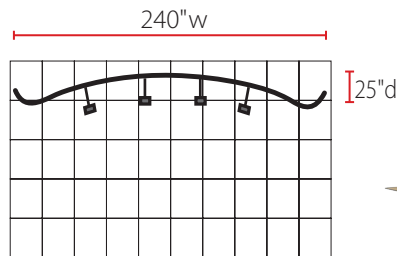

# 20ft Wave Tube® Curved Display • WT20C1

Single-Sided or Double-Sided Graphic

## Product Specifications

|                    |                           |
|--------------------|---------------------------|
| Display Dimensions | 235" w x 90" h x 25" d    |
| Weight             | 61 lbs.                   |
| Box Dimensions     | 24" w x 41.5" h x 18.5" d |
| Case Dimensions    | 22" w x 39" h x 17" d     |

## About This Product

Our Wave Tube® Curved Display is a very popular trade show, exhibit and special events display option due to its ease of transport, ease of set up, and very economic price. The frame and graphic together are extremely lightweight and easy to ship if needed. Your display will set up in just minutes and look fantastic. The graphic is perfectly stretched across the Wave Tube® frame to create a virtually wrinkle-free surface.

Aerial grid of 10' x 10' space

Side View