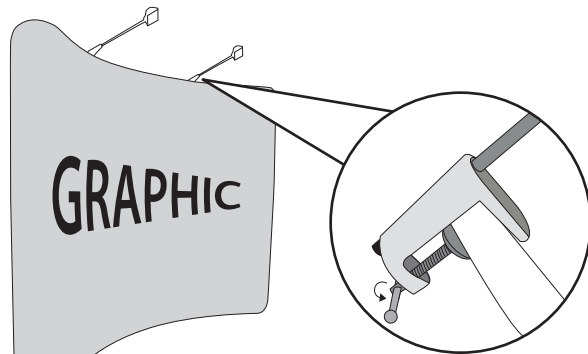

INSTALLATION STEPS FOR WAVE TUBE CURVED

Modern appearance, stable quality, practicability & multiformity
Package and spotlight are available as accessories.

STEP 1

Frame size: 120"w x 90"h

STEP 2

STEP 3

Optional accessories

156LED Specifications
Emitting Color: White
Forward Voltage: 3.1 (Min), 3.3 (Max)
Power: 12 Volts - 1500 ma
Natural Life: 10000 Hours
Op.eration Temperature: 45° C

CAUTION:
PLEASE READ THE INSTRUCTIONS BEFORE INSTALLING PRODUCTS