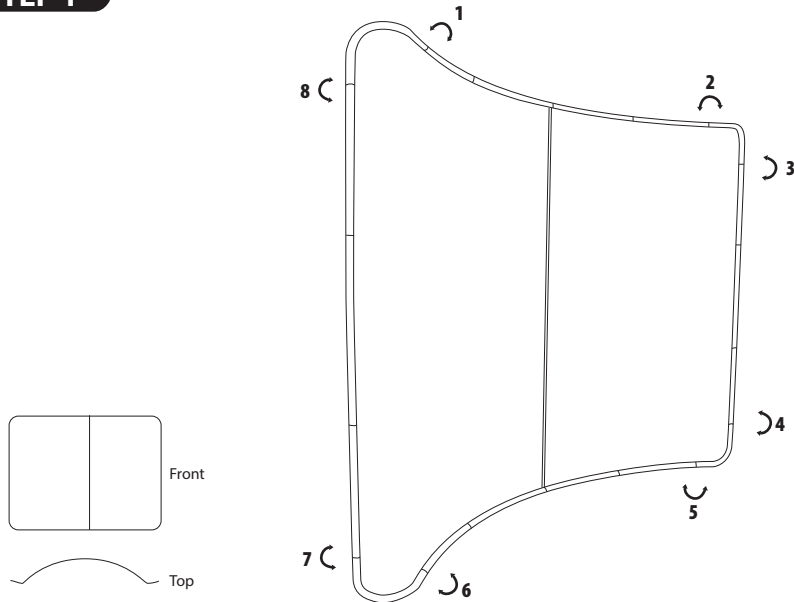

INSTALLATION STEPS FOR WAVE TUBE CURVED

Modern appearance, stable quality, practicability & multiformity
Package and spotlight are available as accessories.

STEP 1

Frame size: 120"w x 90"h

STEP 2

STEP 3

Optional accessories

156LED Specifications
Emitting Color: White
Forward Voltage: 3.1 (Min), 3.3 (Max)
Power: 12 Volts - 1500 ma
Natural Life: 10000 Hours
Op.eration Temperature: 45° C

CAUTION:
PLEASE READ THE INSTRUCTIONS BEFORE INSTALLING PRODUCTS