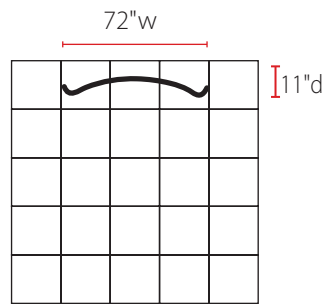

6ft Wave Tube® Curved Display • WT6C1

Single-Sided or Double-Sided Graphic

Product Specifications

Display Dimensions	72"w x 60"h x 11"d
Weight	13 lbs.
Box Dimensions	13"w x 34"h x 8"d
Case Dimensions	11"w x 33"h x 6"d

Your display will set up in just minutes and look fantastic, with the graphic perfectly stretched across the Wave Tube frame to create a virtually wrinkle-free surface.

Aerial grid of 10' x 10' space

Side View