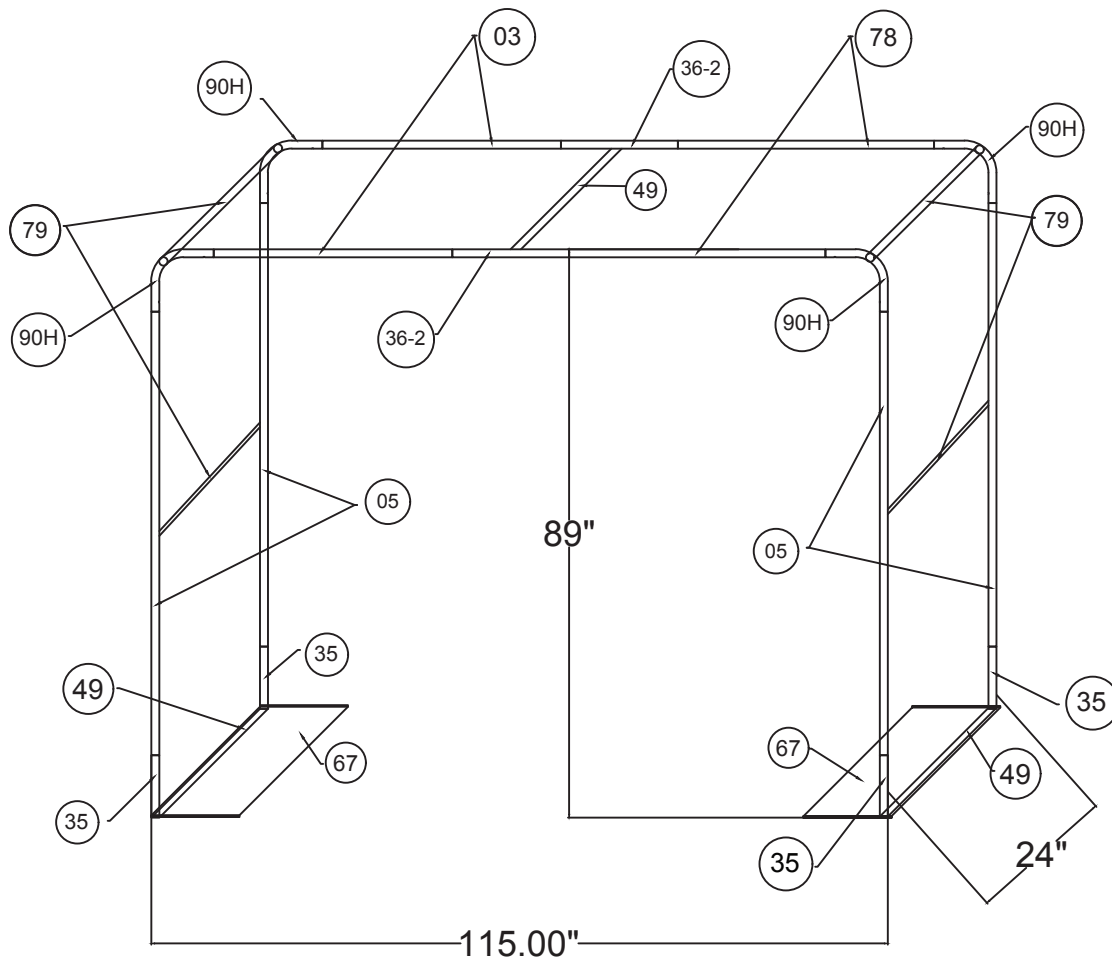

WAVELINE®

SARCH12S

- Assemble both outer rings
- Install base poles
- Install all horizontal poles
- Pull graphics from one end to the other slowly, making sure to evenly covering frame

10'w x 89"h x 2'd Arch	
Qty.	Part Number
4	WLM#35
4	WLM#90H
4	WLM#05
2	WLM#36-2 Tee
3	WLM#49
2	WLM#003
2	WLM#078
4	WLM#79
2	WLM#67 Base Plate
4	WLM#75 Neckings
1	BGO Fabric XL bag

Fits inside qty.1 CA900