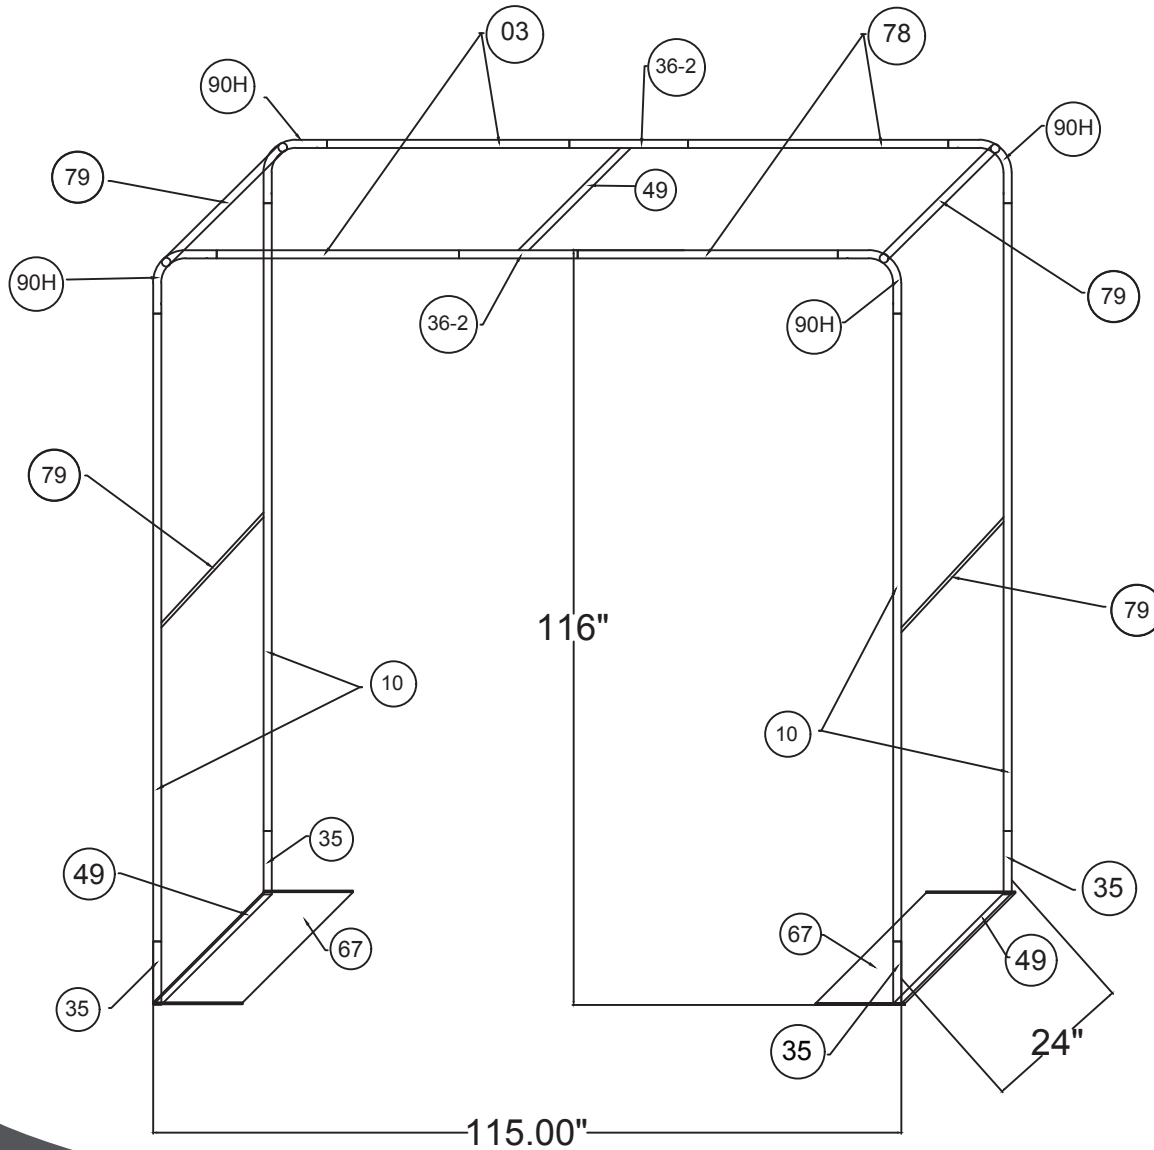

WAVELINE®

SARCH12T

- Assemble both outer rings
- Install base poles
- Install all horizontal poles
- Pull graphics from one end to the other slowly, making sure to evenly covering frame

10'w x 116"h x 2'd Arch	
Qty.	Part Number
4	WLM#35
4	WLM#90H
4	WLM#10
2	WLM#36-2 Tee
3	WLM#49
2	WLM#003
2	WLM#078
4	WLM#79
2	WLM#67 Base Plate
4	WLM#75 Neckings
1	BGO Fabric XL bag

Fits inside qty.1 CA900