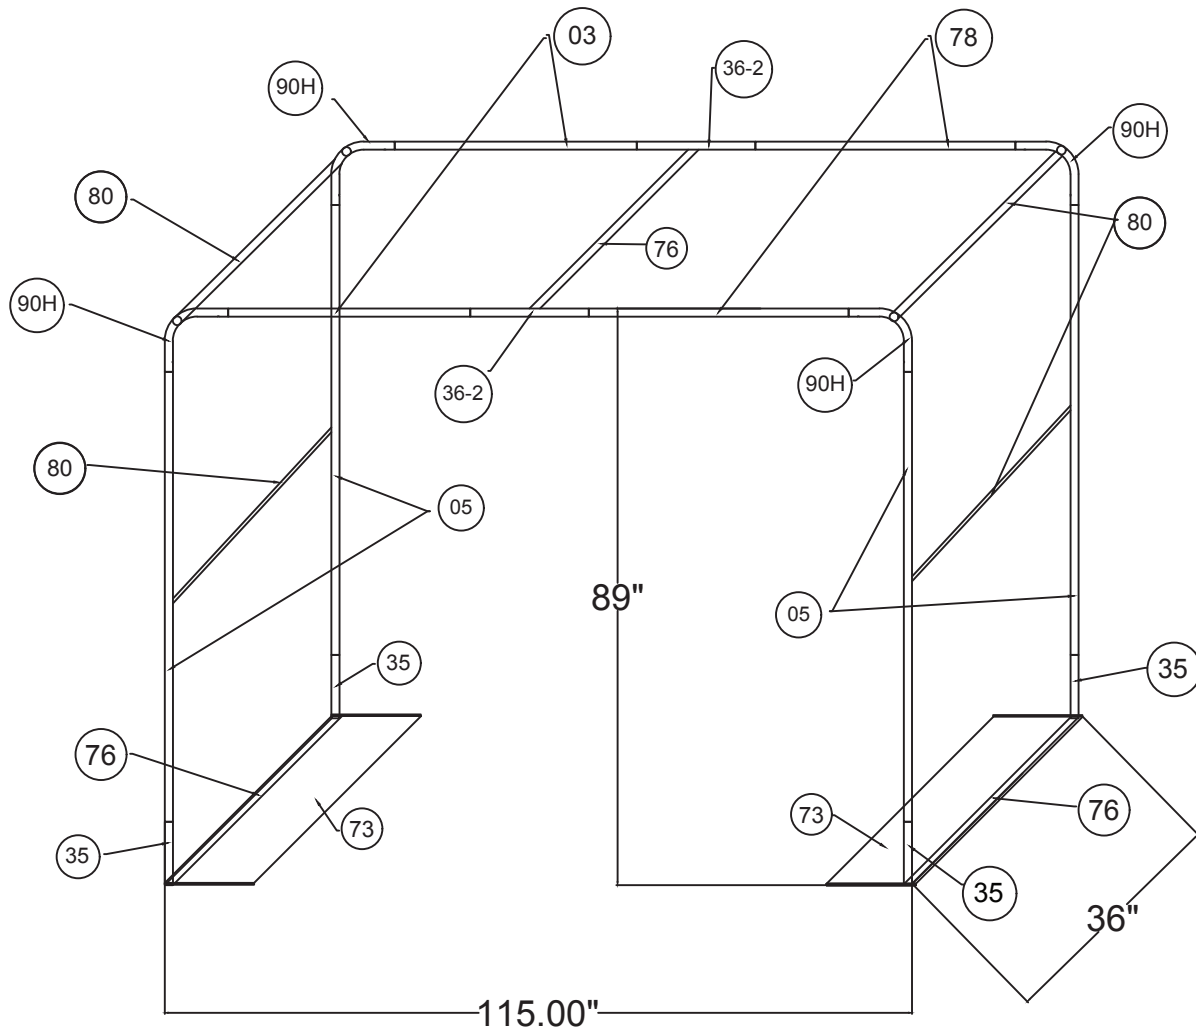

## SARCH13S

- Assemble both outer rings
- Install base poles
- Install all horizontal poles
- Pull graphics from one end to the other slowly, making sure to evenly covering frame

10'w x 89"h x 3'd Arch	
Qty.	Part Number
4	WLM#35
4	WLM#90H
4	WLM#05
2	WLM#36-2 Tee
3	WLM#76
2	WLM#003
2	WLM#078
4	WLM#80
2	WLM#73 Base Plate
4	WLM#75 Neckings
1	BGO Fabric XL bag

Fits inside qty.1 CA900