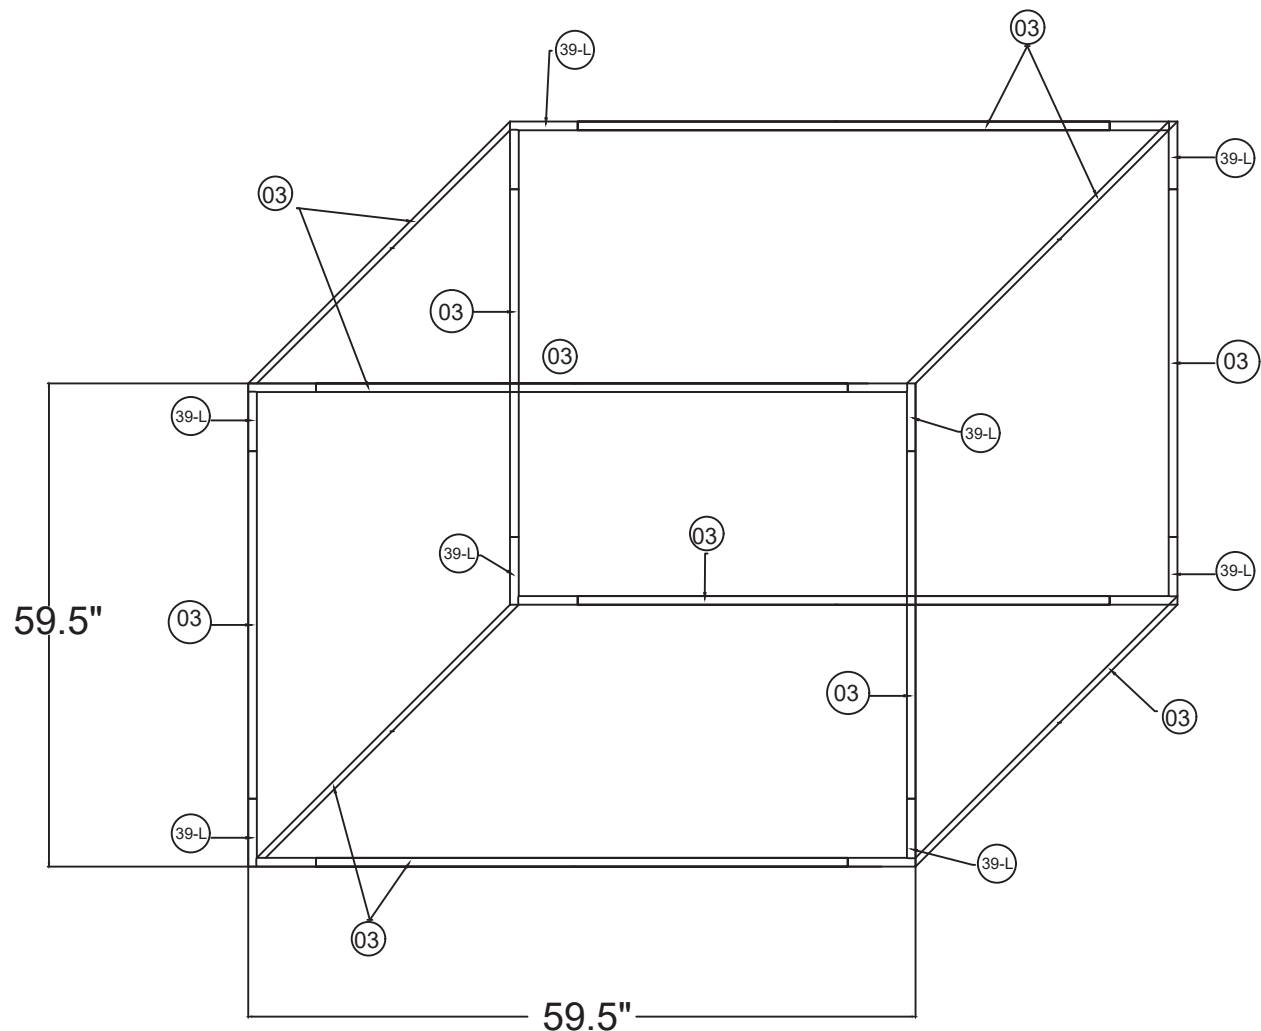

## 5'w x 5'h WL Hanging Cube

57.75"w x 57.75"h Cube Hanging Sign	
Qty.	Part Number
8	WLM#039L-US
12	WLM#003
1	BGO-FABRIC-L bag

**Notes:**

- \* Does not include Hanging Cables
- \* Will fit inside a CA600 or CA900 case