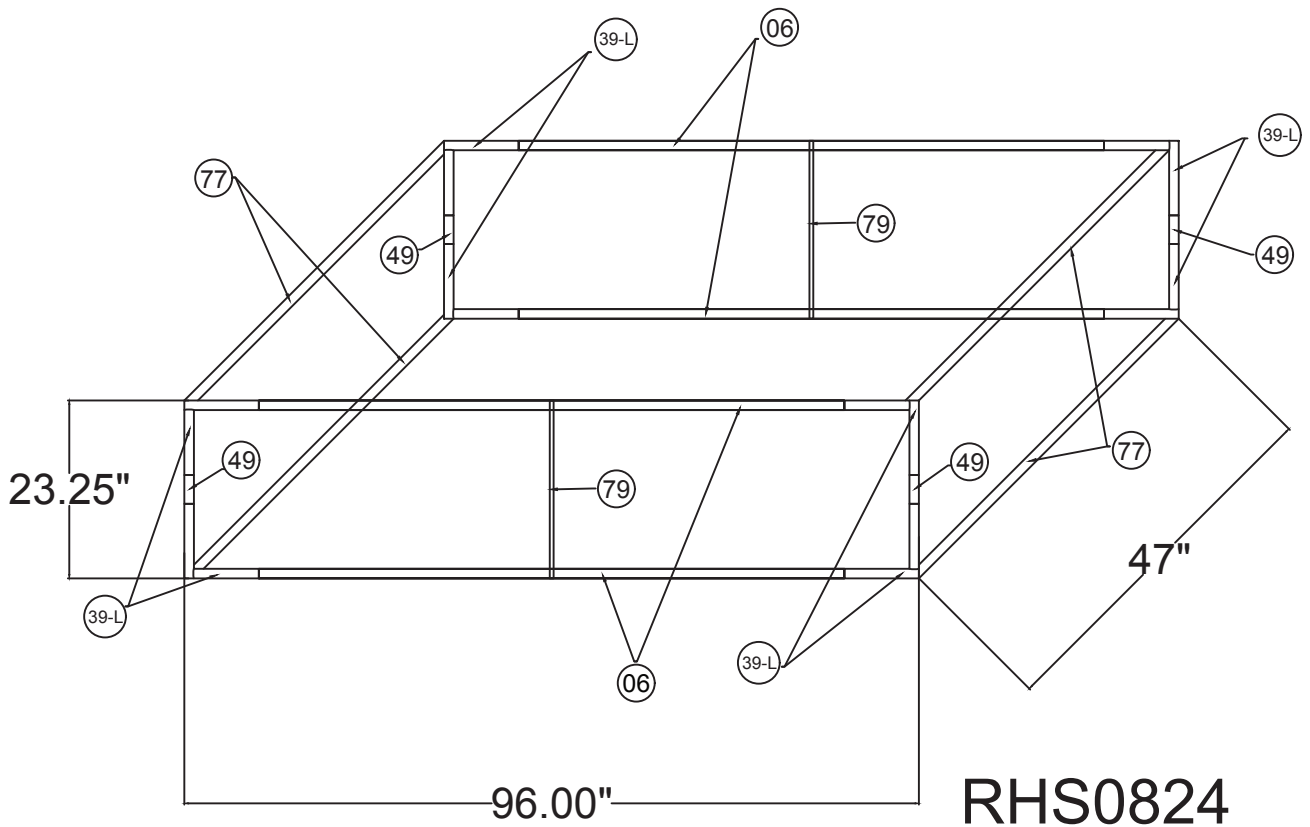

# WAVELINE®

8'w x 2'h WL Hanging Sign

8'L x 4'w x 2'h Rectangular Hanging Sign	
Qty.	Part Number
8	WLM#039L-US
4	WLM#049
4	WLM#006
4	WLM#077
2	WLM#079
1	BGO-Fabirc-L bag

**Notes:**

- \* Does not include Hanging Cables
- \* will fit inside CA600 or CA900 case