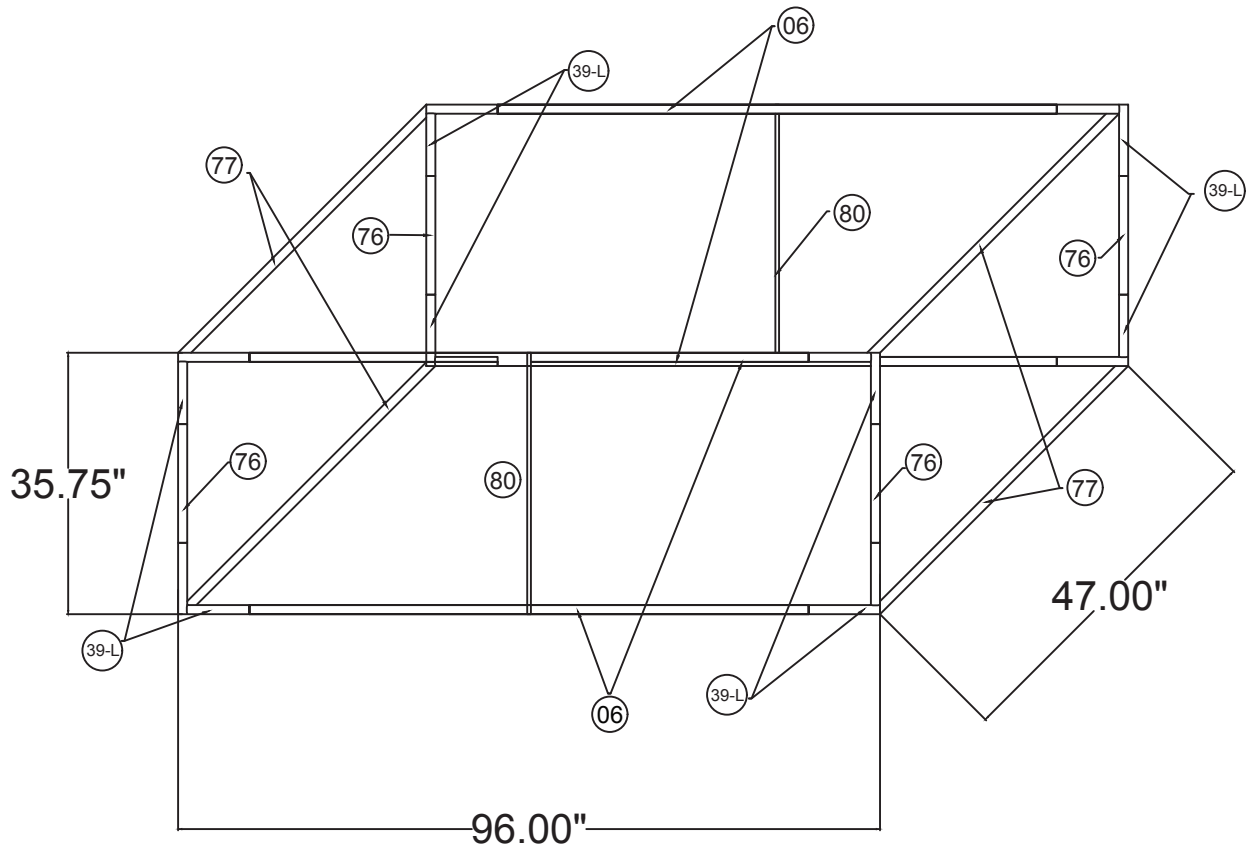

WAVELINE®

8'w x 3'h WL Hanging Sign

RHS0836

8'L x 4'w x 3'h Rectangular Hanging Sign	
Qty.	Part Number
8	WLM#039L-US
4	WLM#076
4	WLM#006
4	WLM#077
2	WLM#080
1	BGO-Fabirc-L bag

Notes:

- * Does not include Hanging Cables
- * will fit inside CA600 or CA900 case