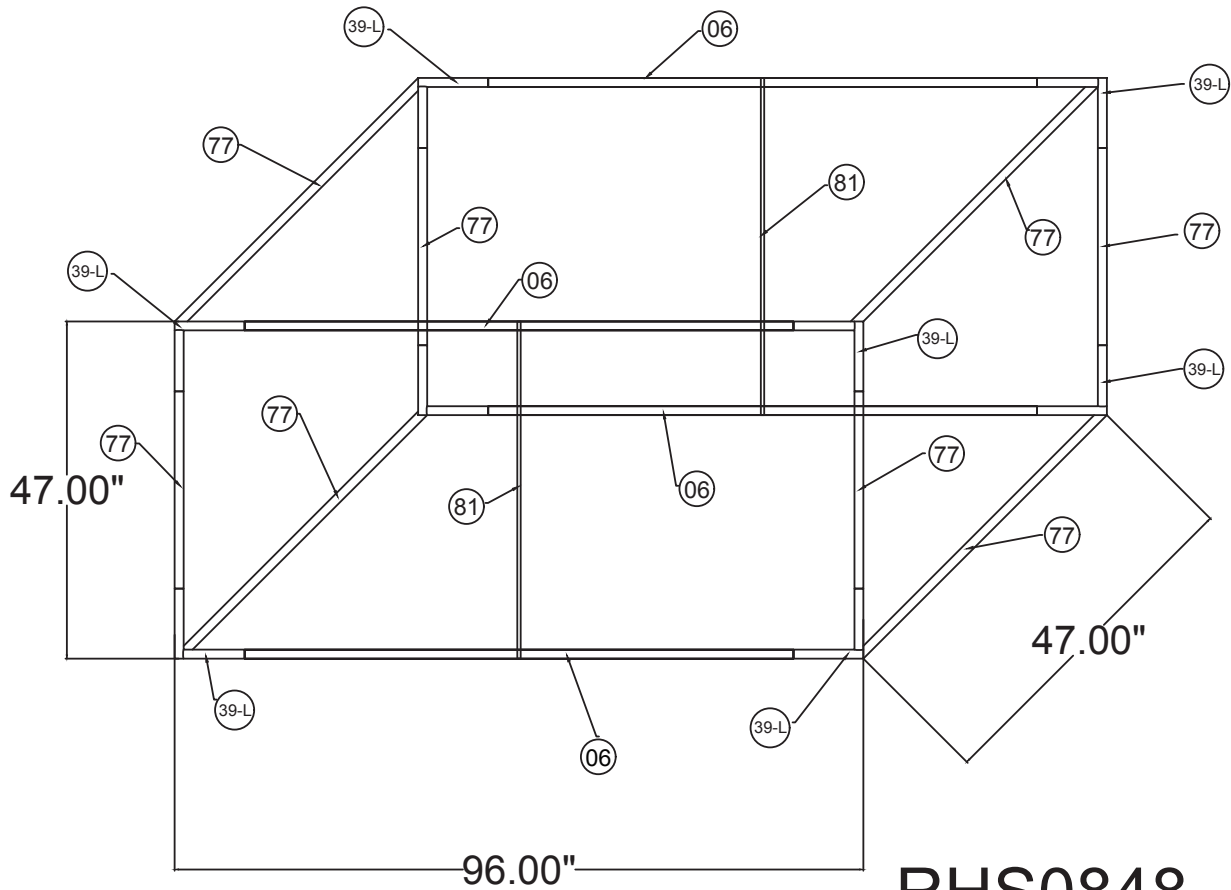

## 8'w x 4'h WL Hanging Sign

### RHS0848

8'L x 4'w x 4'h Rectangular Hanging Sign	
Qty.	Part Number
8	WLM#039L-US
8	WLM#077
4	WLM#006
2	WLM#081
1	BGO-Fabirc-L bag

#### Notes:

- \* Does not include Hanging Cables
- \* will fit inside CA600 or CA900 case