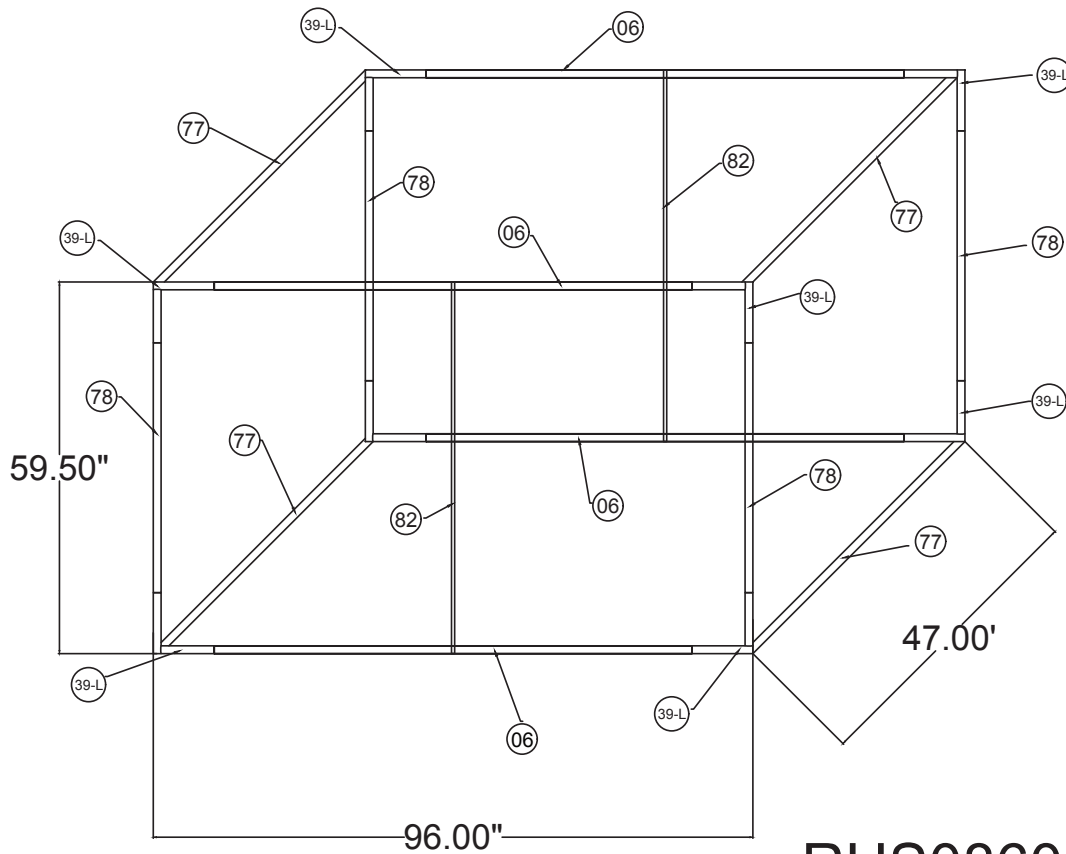

WAVELINE®

8'w x 5'h WL Hanging Sign

RHS0860

8'L x 4'w x 5'h Rectangular Hanging Sign	
Qty.	Part Number
8	WLM#039L-US
4	WLM#078
4	WLM#006
4	WLM#077
2	WLM#082
1	BGO-Fabirc-L bag

Notes:

- * Does not include Hanging Cables
- * will fit inside CA600 or CA900 case