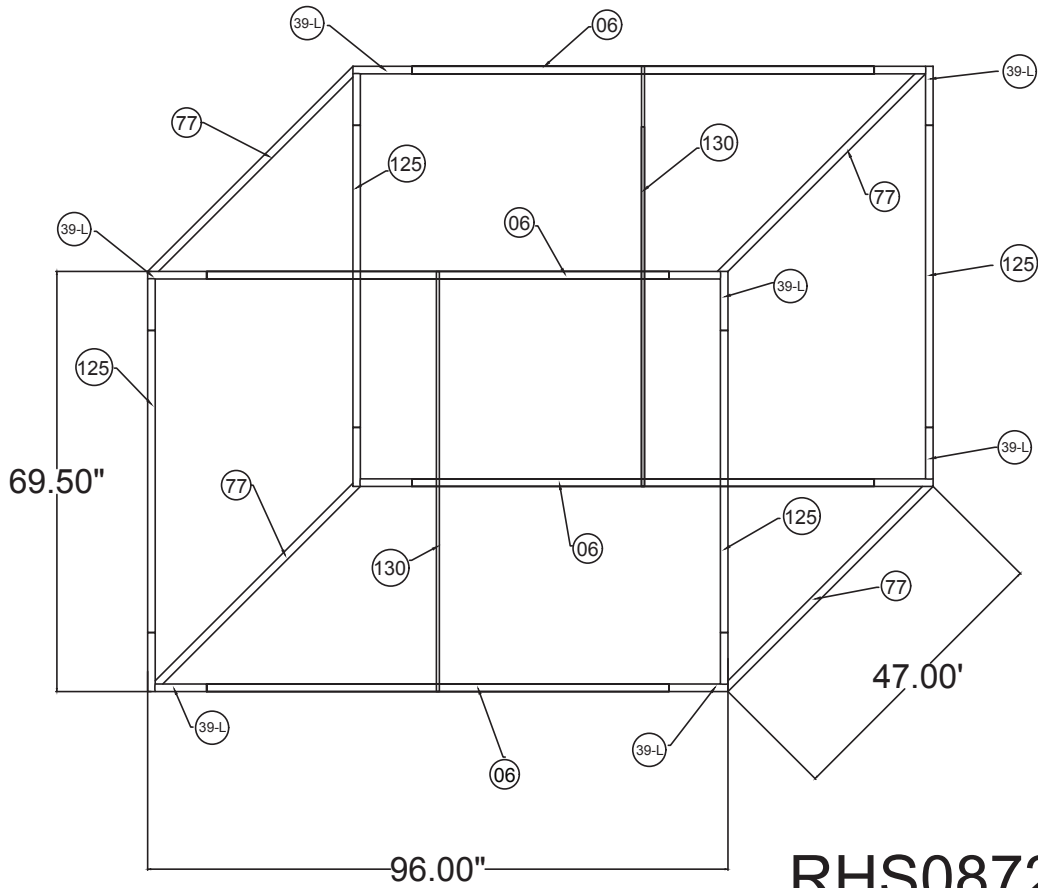

## 8'w x 6'h WL Hanging Sign

**RHS0872**

8'L x 4'w x 6'h Rectangular Hanging Sign	
Qty.	Part Number
8	WLM#039L-US
4	WLM#125
4	WLM#006
4	WLM#077
2	WLM#130
1	BGO-Fabirc-XL bag

**Notes:**

- \* Does not include Hanging Cables
- \* will fit inside CA600 or CA900 case