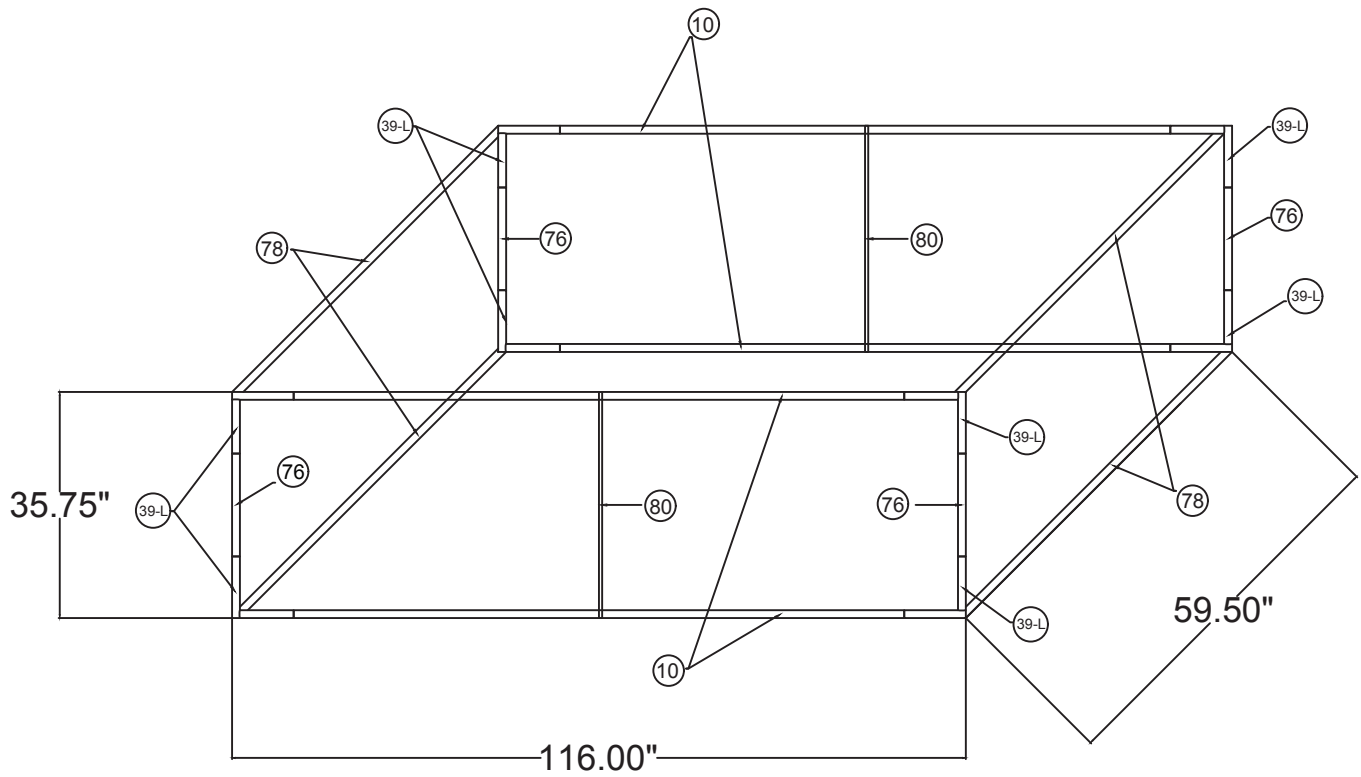

WAVELINE®

10'w x 3'h WL Hanging Sign

RHS1036

10'L x 5'w x 3'h Rectangular Hanging Sign	
Qty.	Part Number
8	WLM#039L-US
4	WLM#076
4	WLM#010
4	WLM#078
2	WLM#080
1	BGO-FABRIC-L bag

Notes:

- * Does not include Hanging Cables
- * will fit inside CA600 or CA900 case