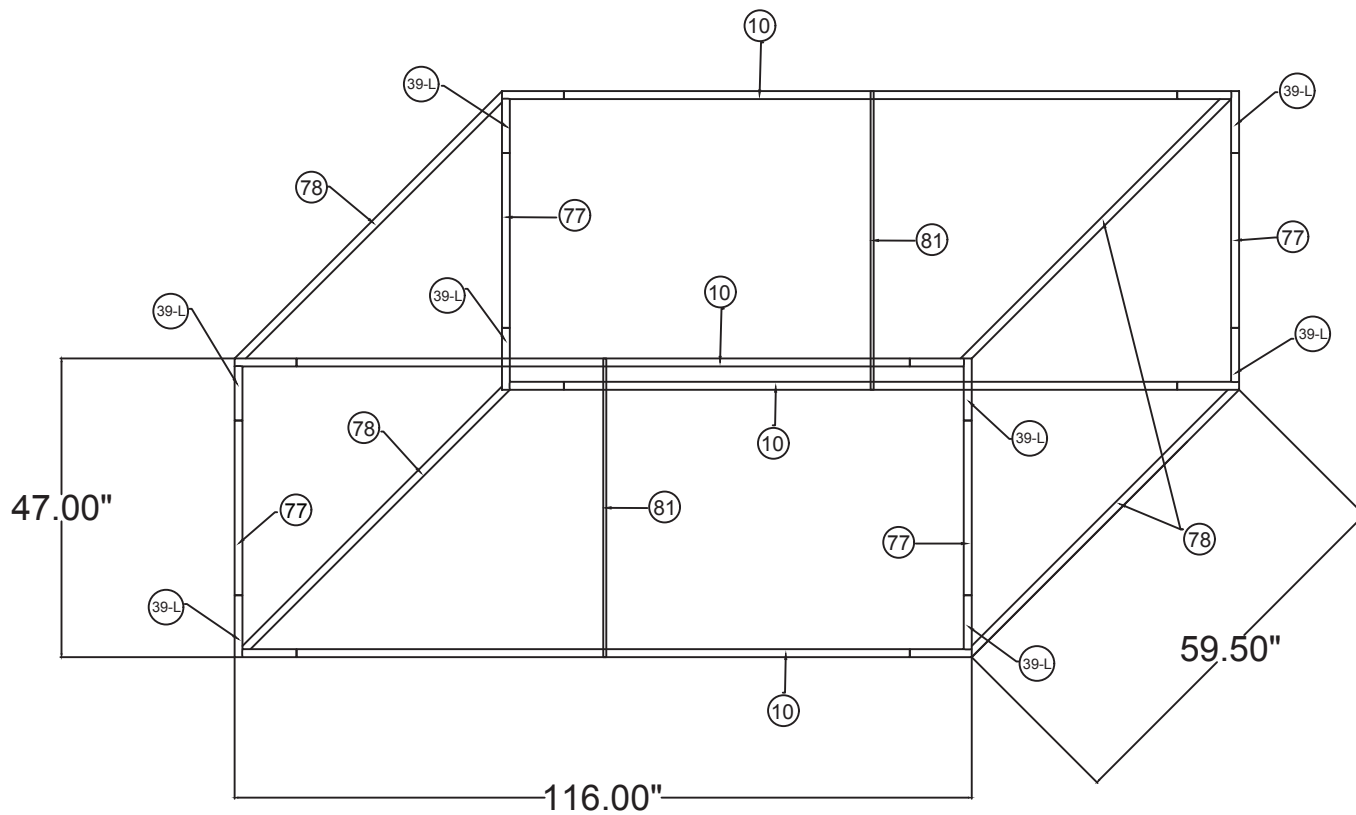

WAVELINE®

10'w x 4'h WL Hanging Sign

RHS1048

10'L x 5'w x 4'h Rectangular Hanging Sign	
Qty.	Part Number
8	WLM#039L-US
4	WLM#077
4	WLM#010
4	WLM#078
2	WLM#081
1	BGO-FABRIC-L bag

Notes:

- * Does not include Hanging Cables
- * will fit inside CA600 or CA900 case