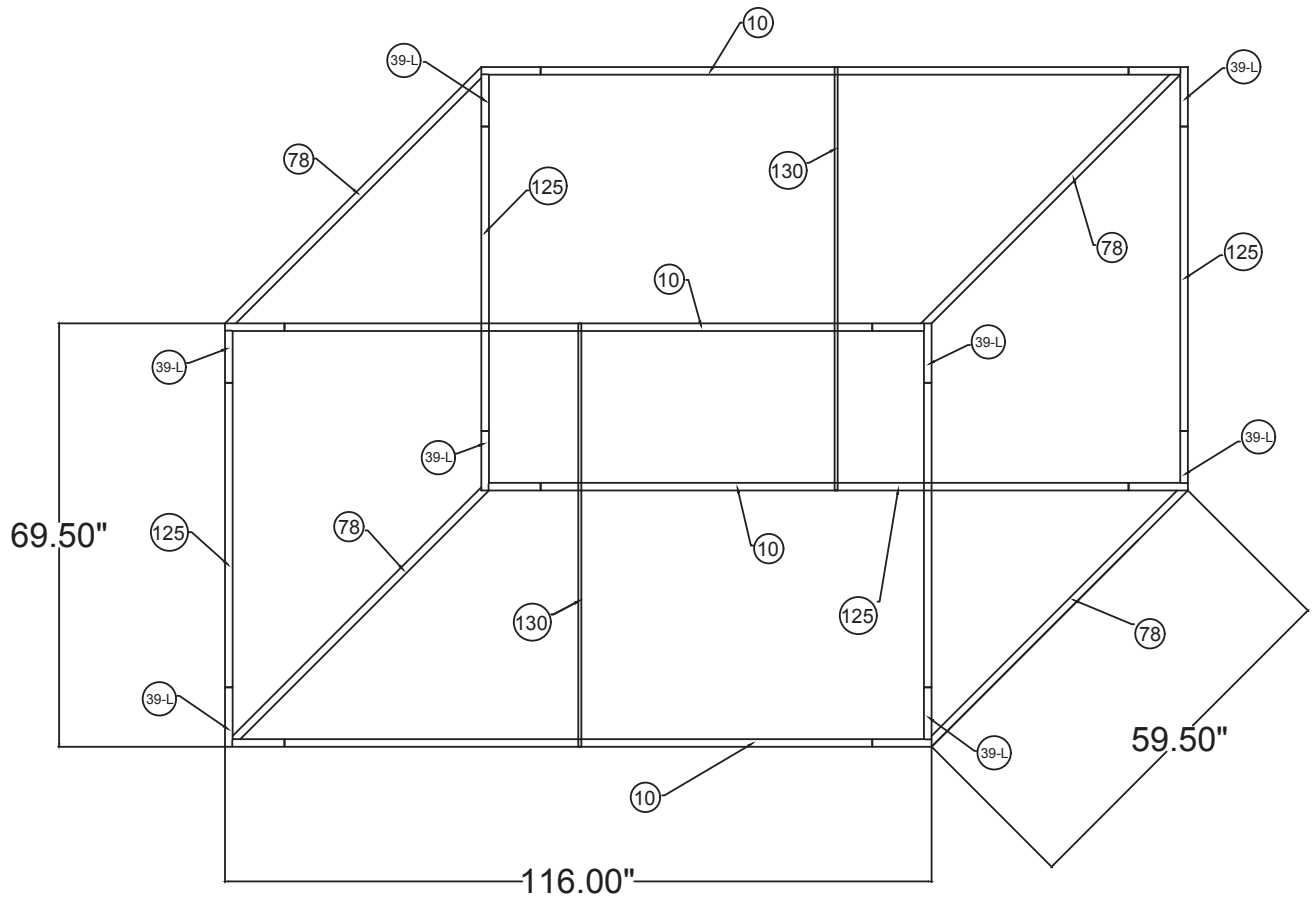

WAVELINE®

10'w x 6'h WL Hanging Sign

RHS1072

10'L x 5'w x 6'h Rectangular Hanging Sign

Qty.	Part Number
8	WLM#039L-US
4	WLM#125
4	WLM#010
4	WLM#078
2	WLM#130
1	BGO-FABRIC-XL bag

Notes:

- * Does not include Hanging Cables
- * will fit inside CA600 or CA900 case