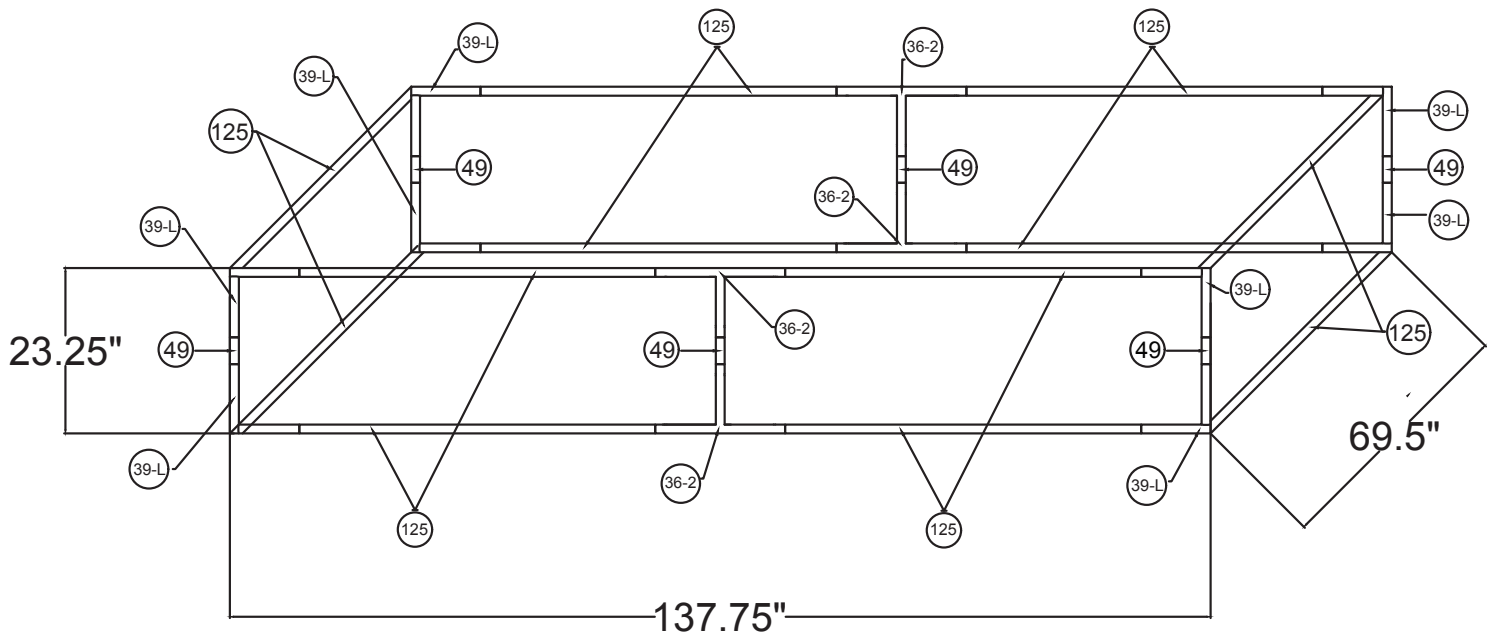

WAVELINE®

12'w x 2'h WL Hanging Sign

RHS1224

12'L x 6'w x 2'h Rectangular Hanging Sign

Qty.	Part Number
8	WLM#039L-US
6	WLM#049
12	WLM#125
4	WLM#036-2-US
1	BGO-FABRIC-XL bag

Notes:

- * Does not include Hanging Cables
- * will fit inside CA600 or CA900 case