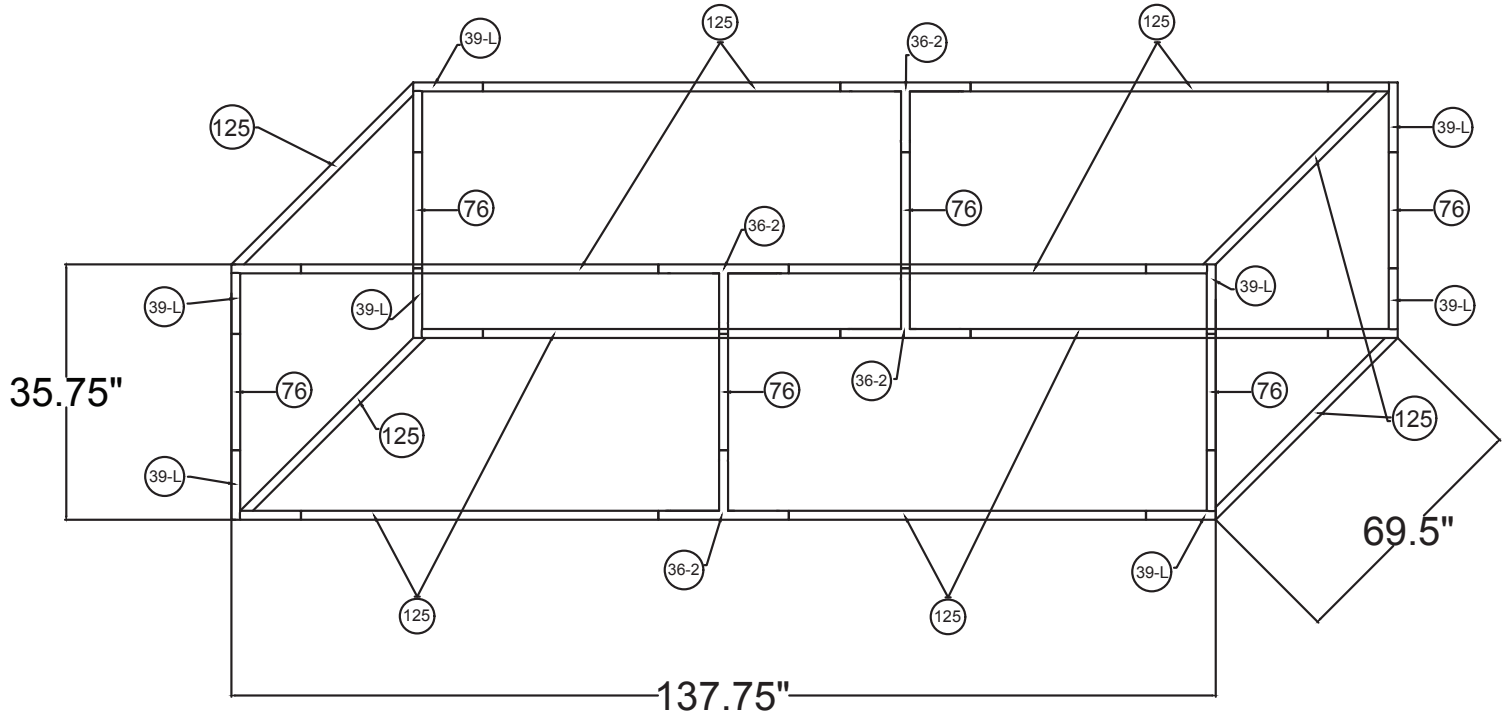

WAVELINE®

12'w x 3'h WL Hanging Sign

RHS1236

12'L x 6'w x 3'h Rectangular Hanging Sign

Qty.	Part Number
8	WLM#039L-US
6	WLM#076
12	WLM#125
4	WLM#036-2-US
1	BGO-FABRIC-XL bag

Notes:

- * Does not include Hanging Cables
- * will fit inside CA600 or CA900 case