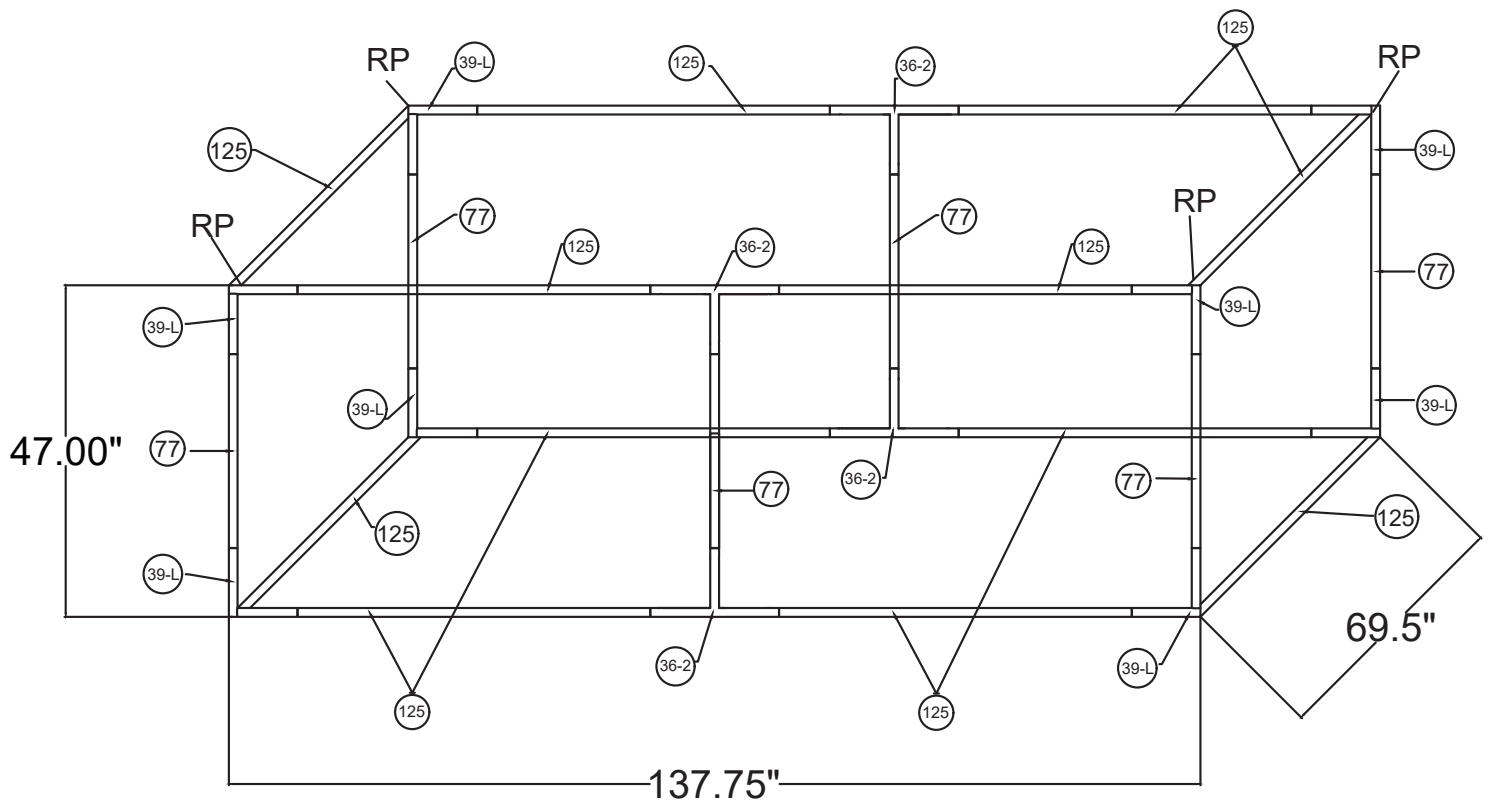

WAVELINE®

12'w x 4'h WL Hanging Sign

RHS1248

12'L x 6'w x 4'h Rectangular Hanging Sign

Qty.	Part Number
8	WLM#039L-US
6	WLM#077
12	WLM#125
4	WLM#036-2-US
1	BGO-FABRIC-XL bag

RP = Rigging Points

Notes:

- * Does not include Hanging Cables
- * will fit inside CA600 or CA900 case