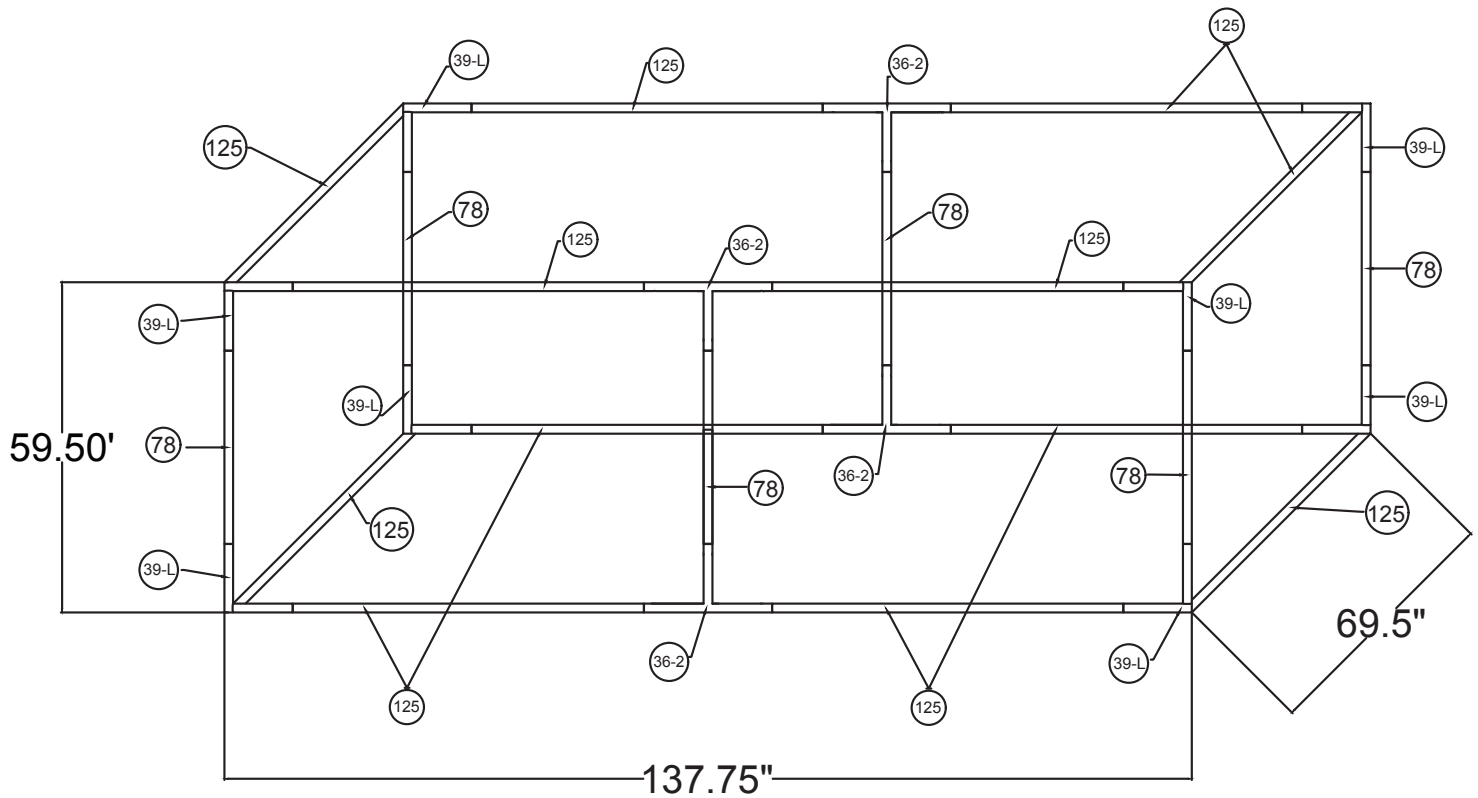

WAVELINE®

12'w x 5'h WL Hanging Sign

RHS1260

12'L x 6'w x 5'h Rectangular Hanging Sign	
Qty.	Part Number
8	WLM#039L-US
6	WLM#078
12	WLM#125
4	WLM#036-2-US
1	BGO-FABRIC-XL bag

Notes:

- * Does not include Hanging Cables
- * will fit inside CA600 or CA900 case