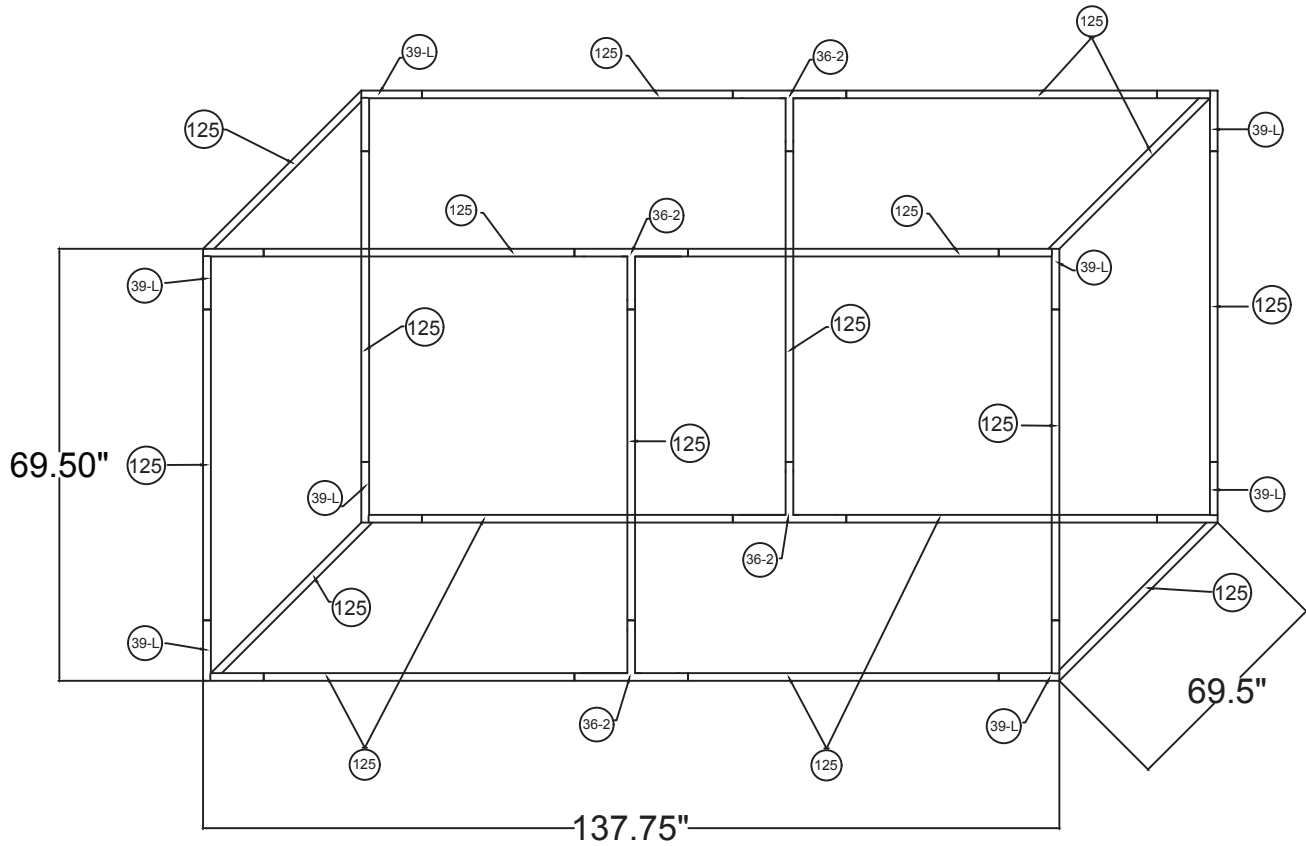

WAVELINE®

12'w x 6'h WL Hanging Sign

RHS1272

12'L x 6'w x 6'h Rectangular Hanging Sign	
Qty.	Part Number
8	WLM#039L-US
18	WLM#125
4	WLM#036-2-US
1	BGO-FABRIC-XL bag

Notes:

- * Does not include Hanging Cables
- * will fit inside CA600 or CA900 case