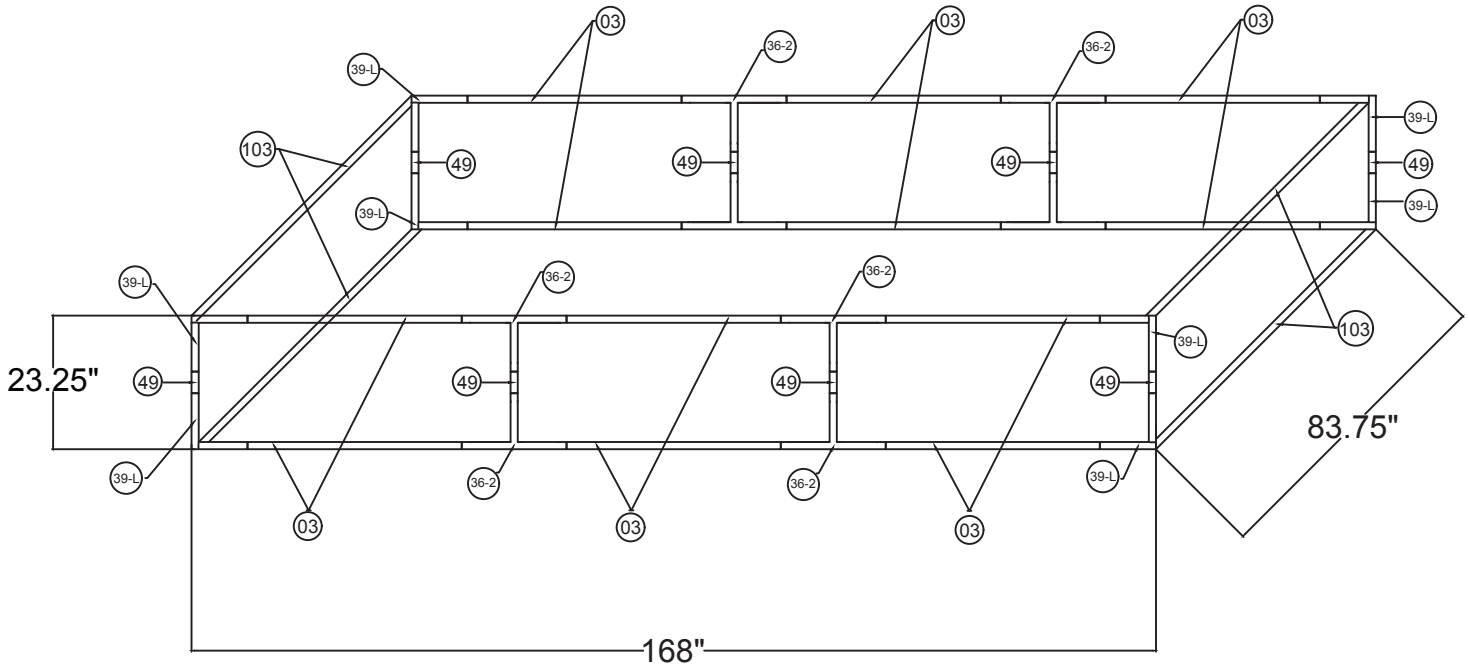

WAVELINE®

14'w x 2'h WL Hanging Sign

RHS1424

14'L x 7'w x 2'h Rectangular Hanging Sign

Qty.	Part Number
8	WLM#039L-US
8	WLM#049
12	WLM#003
4	WLM#103
8	WLM#036-2-US
2	BGO-FABRIC-L bag

Notes:

- * Does not include Hanging Cables
- * will fit inside CA600 or CA900 case