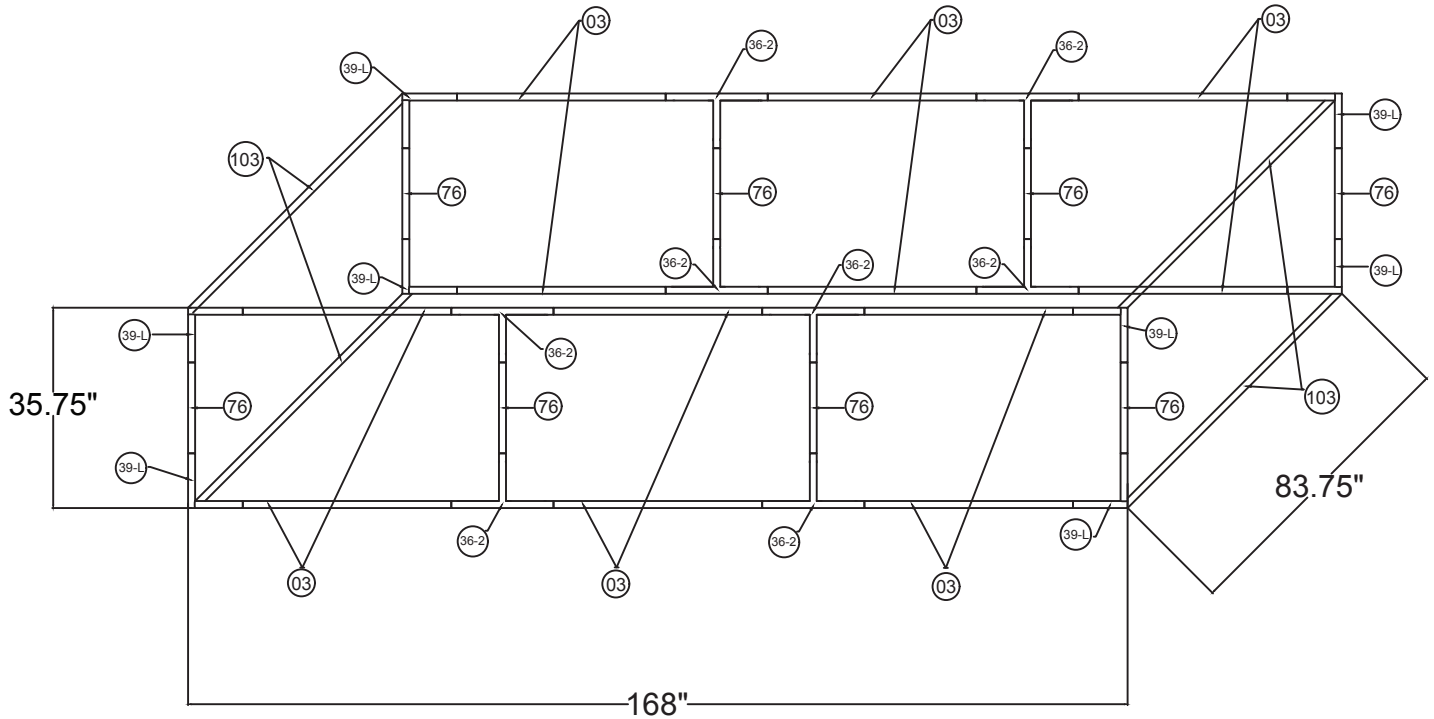

WAVELINE®

14'w x 3'h WL Hanging Sign

RHS1436

14'L x 7'w x 3'h Rectangular Hanging Sign	
Qty.	Part Number
8	WLM#039L-US
8	WLM#076
12	WLM#003
4	WLM#103
8	WLM#036-2-US
2	BGO-FABRIC-L bag

Notes:

- * Does not include Hanging Cables
- * will fit inside CA600 or CA900 case