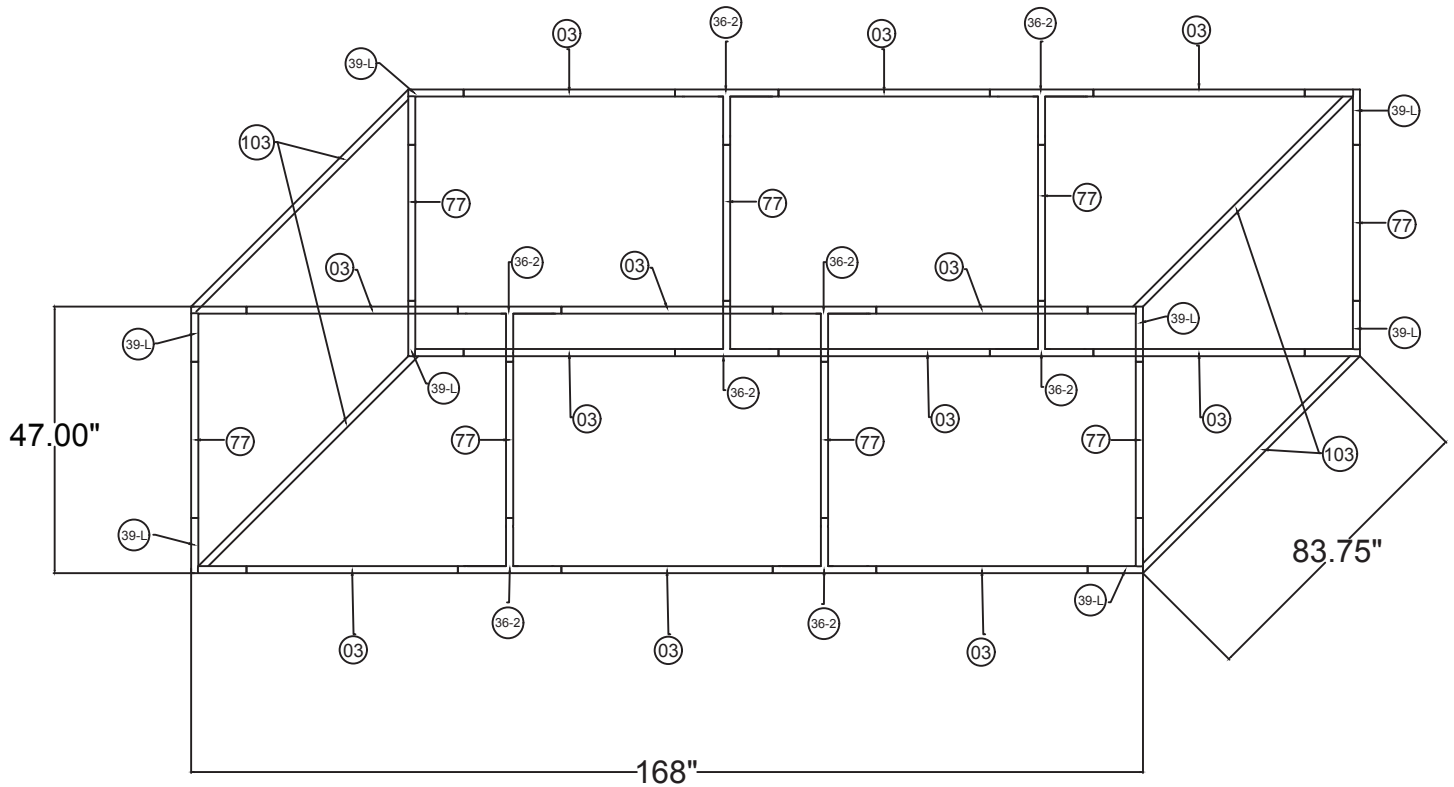

WAVELINE®

14'w x 4'h WL Hanging Sign

RHS1448

14'L x 7'w x 4'h Rectangular Hanging Sign	
Qty.	Part Number
8	WLM#039L-US
8	WLM#077
12	WLM#003
4	WLM#103
8	WLM#036-2-US
2	BGO-FABRIC-L bag

Notes:

- * Does not include Hanging Cables
- * will fit inside CA600 or CA900 case