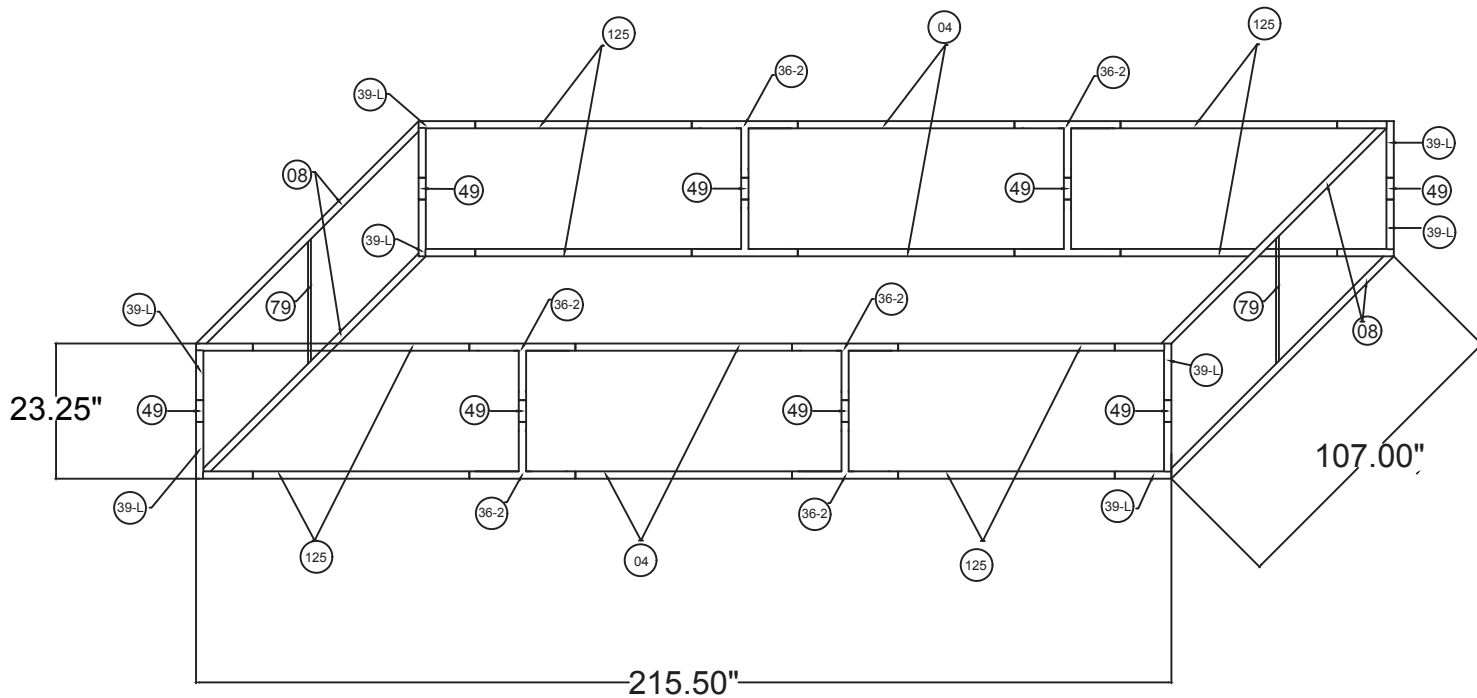

WAVELINE®

18'w x 2'h WL Hanging Sign

RHS1824

18'L x 9'w x 2'h Rectangular Hanging Sign

Qty.	Part Number
8	WLM#039L-US
8	WLM#049
8	WLM#125
4	WLM#004
8	WLM#036-2-US
4	WLM#008
2	WLM#079
2	BGO-FABRIC-XL bag

Notes:

- * Does not include Hanging Cables
- * Will fit inside CA900 case