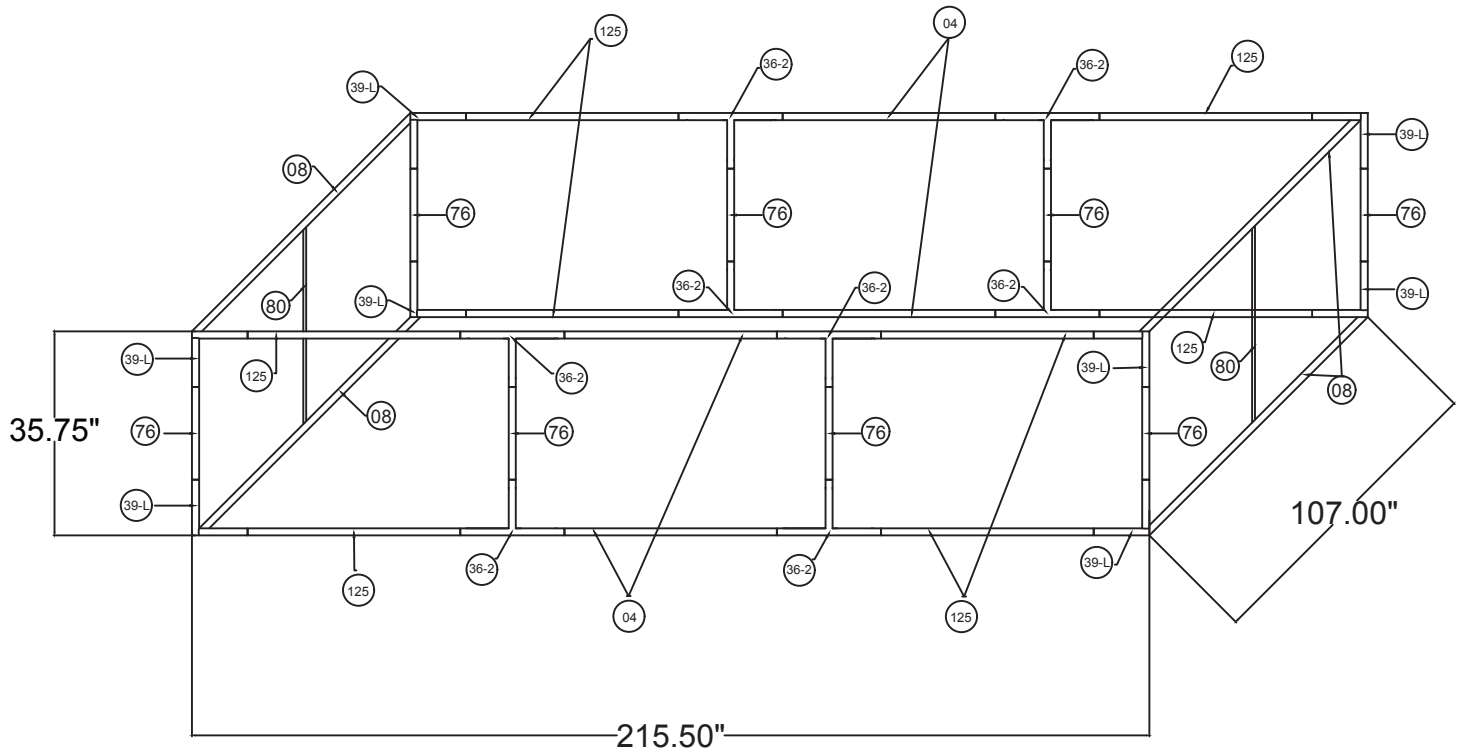

WAVELINE®

18'w x 3'h WL Hanging Sign

RHS1836

18'L x 9'w x 3'h Rectangular Hanging Sign

Qty.	Part Number
8	WLM#039L-US
8	WLM#076
8	WLM#125
4	WLM#004
8	WLM#036-2-US
4	WLM#008
2	WLM#080
2	BGO-FABRIC-XL bag

Notes:

- * Does not include Hanging Cables
- * Will fit inside CA900 case