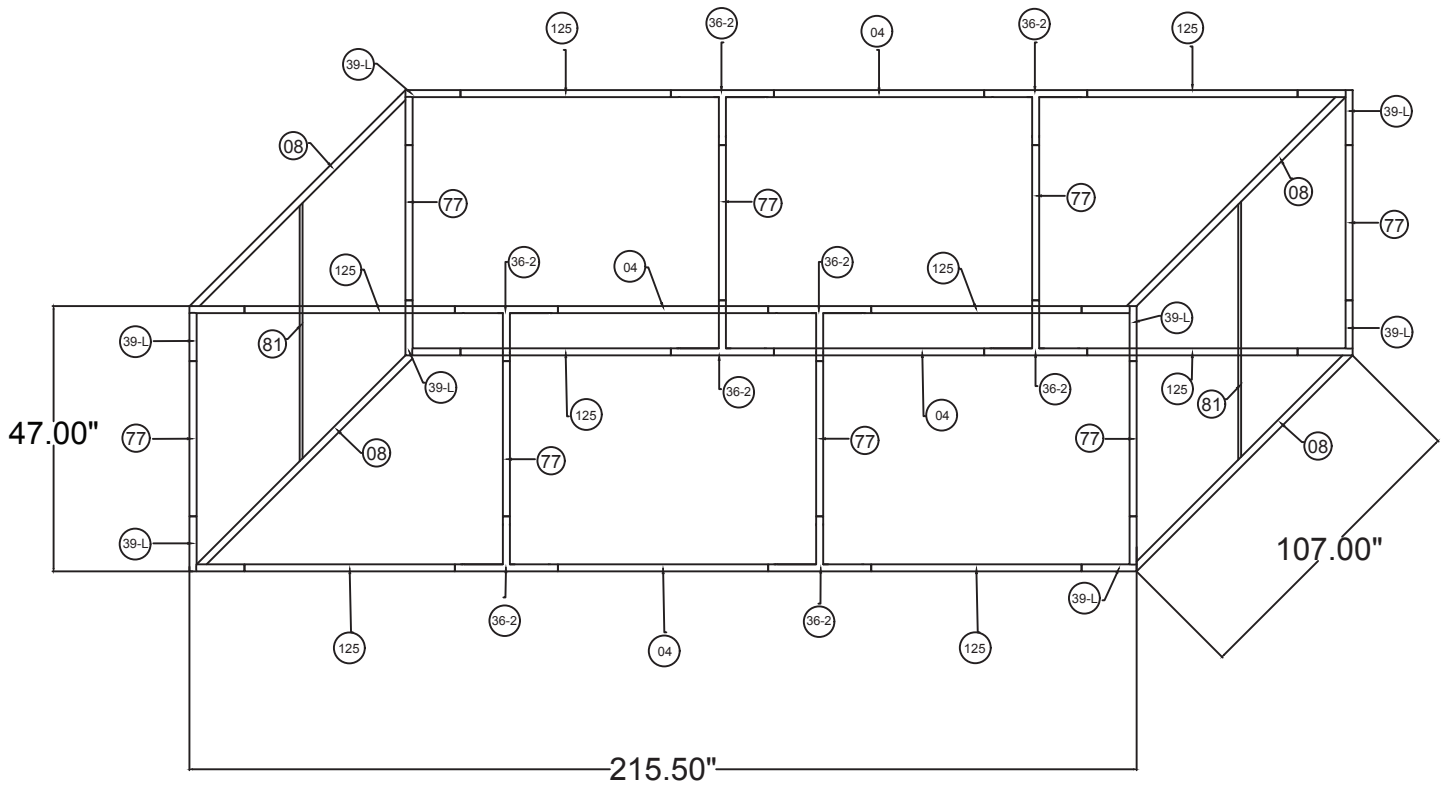

WAVELINE®

18'w x 4'h WL Hanging Sign

RHS1848

18'L x 9'w x 4'h Rectangular Hanging Sign

Qty.	Part Number
8	WLM#039L-US
8	WLM#077
8	WLM#125
4	WLM#004
8	WLM#036-2-US
4	WLM#008
2	WLM#081
2	BGO-FABRIC-XL bag

Notes:

- * Does not include Hanging Cables
- * Will fit inside CA900 case