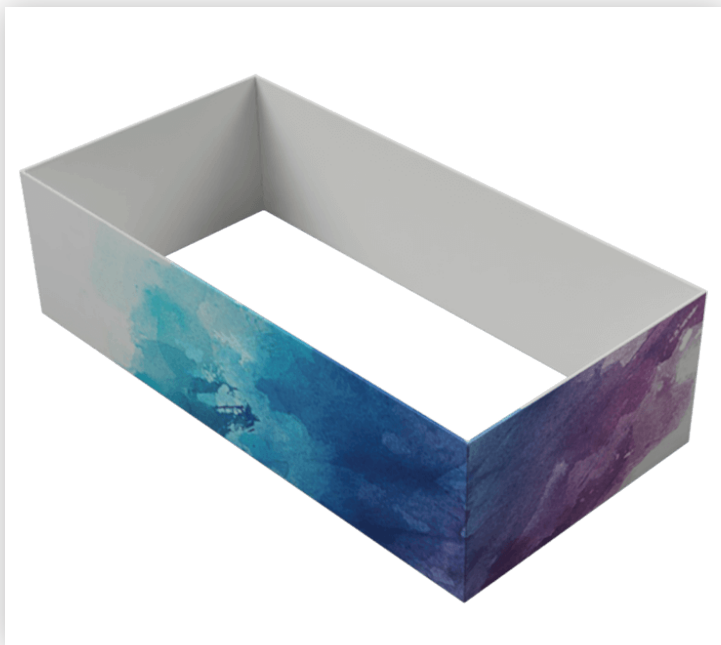

WAVELINE®

18'w x 4'h WL Hanging Sign

RHS1848

18'L x 9'w x 4'h Rectangular Hanging Sign

Qty.	Part Number
8	WLM#039L-US
8	WLM#077
8	WLM#125
4	WLM#004
8	WLM#036-2-US
4	WLM#008
2	WLM#081
2	BGO-FABRIC-XL bag

Notes:

- * Does not include Hanging Cables
- * Will fit inside CA900 case