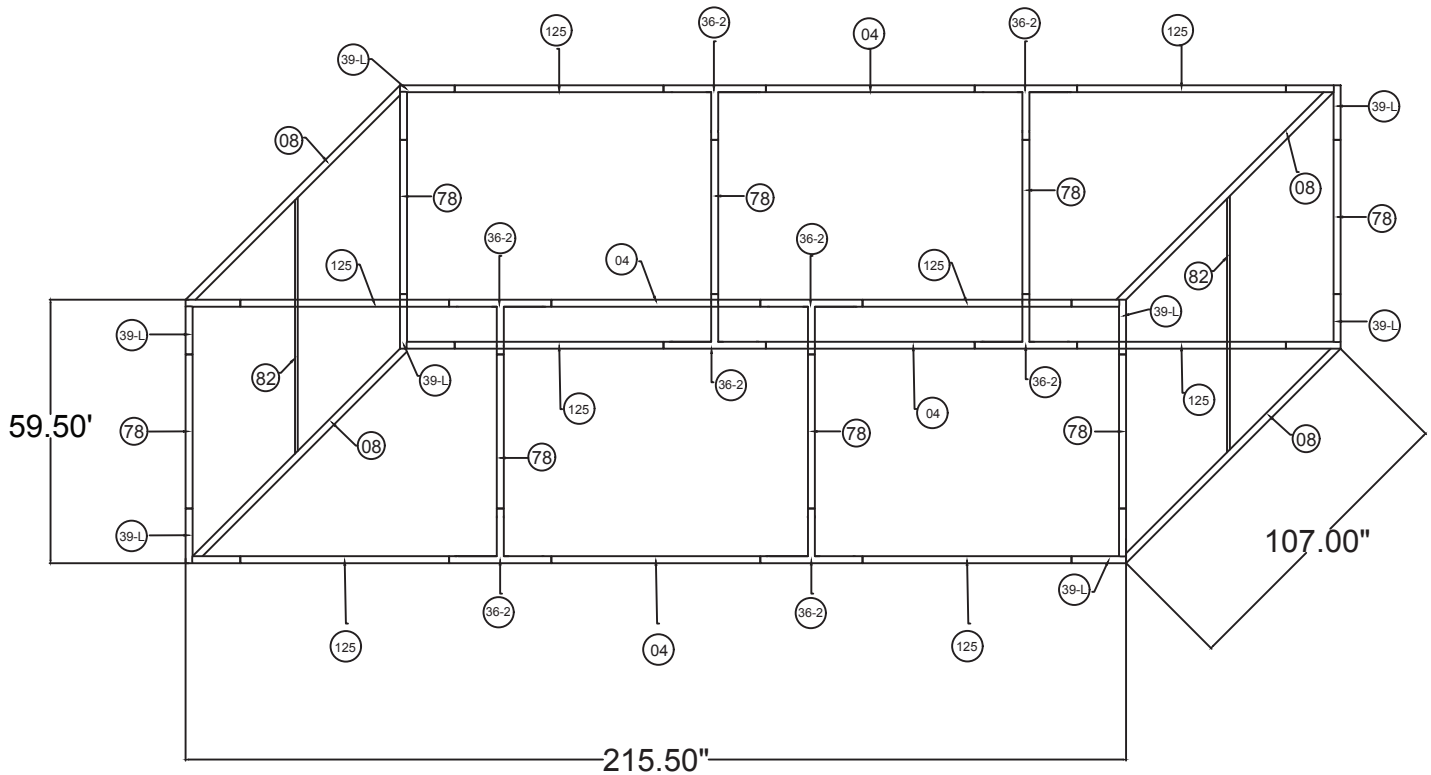

WAVELINE®

18'w x 5'h WL Hanging Sign

RHS1860

18'L x 9'w x 5'h Rectangular Hanging Sign

Qty.	Part Number
8	WLM#039L-US
8	WLM#078
8	WLM#125
4	WLM#004
8	WLM#036-2-US
4	WLM#008
2	WLM#082
2	BGO-FABRIC-XL bag

Notes:

- * Does not include Hanging Cables
- * Will fit inside CA900 case