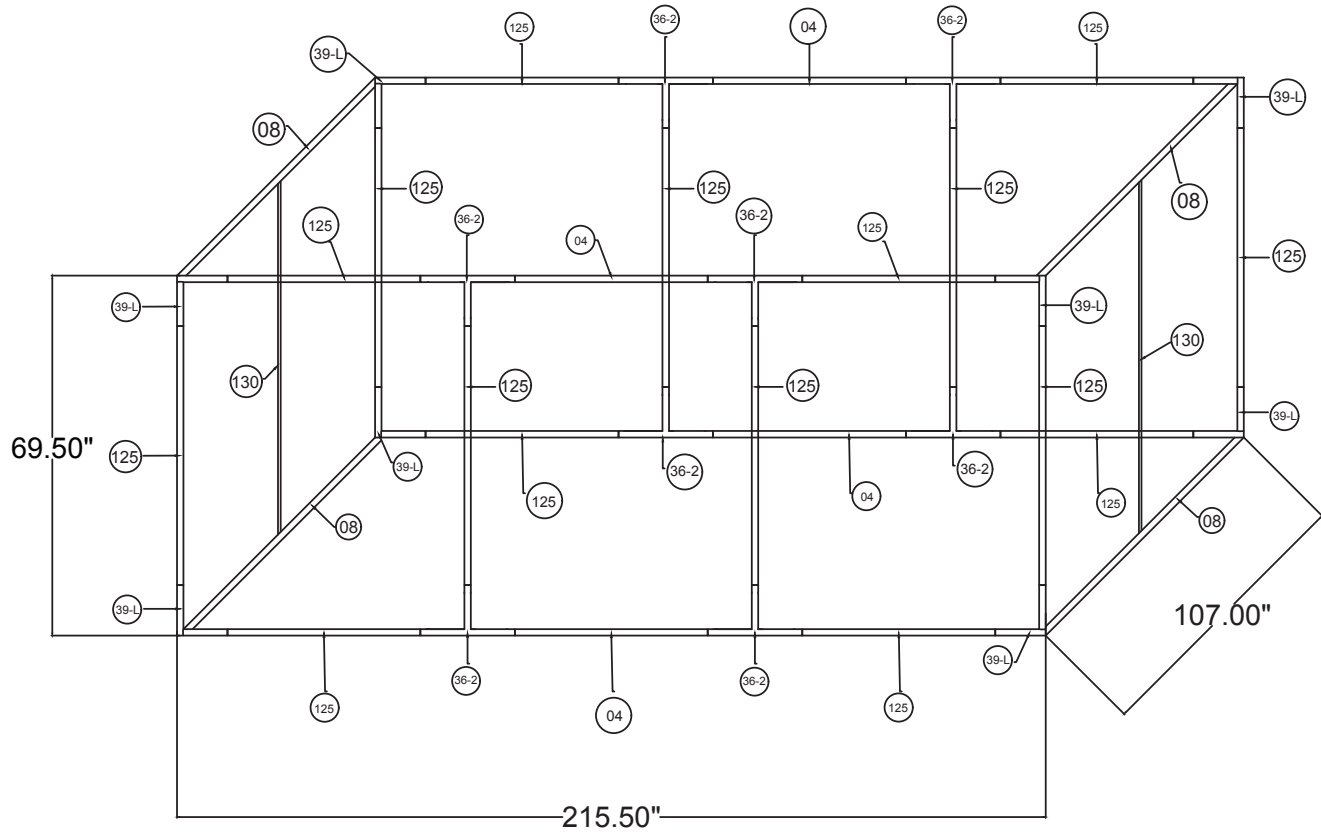

WAVELINE®

18'w x 6'h WL Hanging Sign

RHS1872

18'L x 9'w x 6'h Rectangular Hanging Sign

Qty.	Part Number
8	WLM#039L-US
16	WLM#125
8	WLM#036-2-US
4	WLM#04
4	WLM#008
2	WLM#130
2	BGO-FABRIC-XL bag

Notes:

- * Does not include Hanging Cables
- * Will fit inside CA900 case