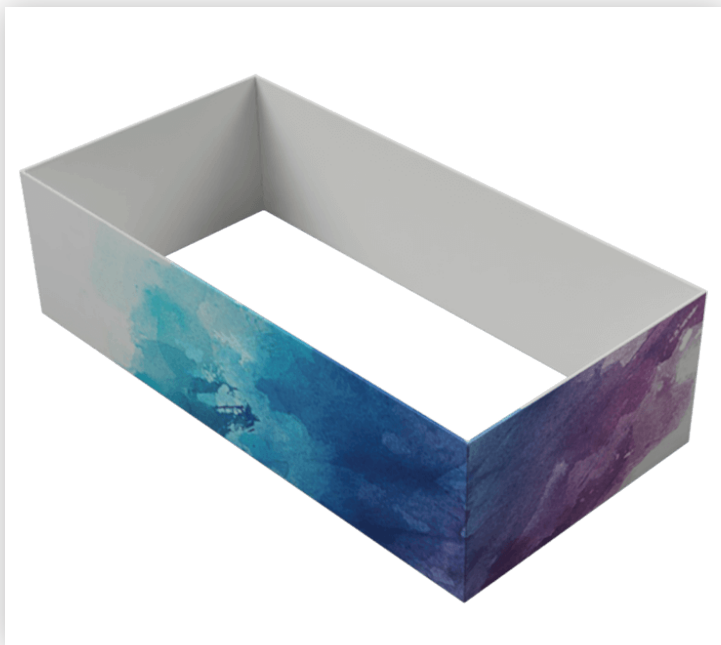

WAVELINE®

18'w x 6'h WL Hanging Sign

RHS1872

18'L x 9'w x 6'h Rectangular Hanging Sign

Qty.	Part Number
8	WLM#039L-US
16	WLM#125
8	WLM#036-2-US
4	WLM#04
4	WLM#008
2	WLM#130
2	BGO-FABRIC-XL bag

Notes:

- * Does not include Hanging Cables
- * Will fit inside CA900 case