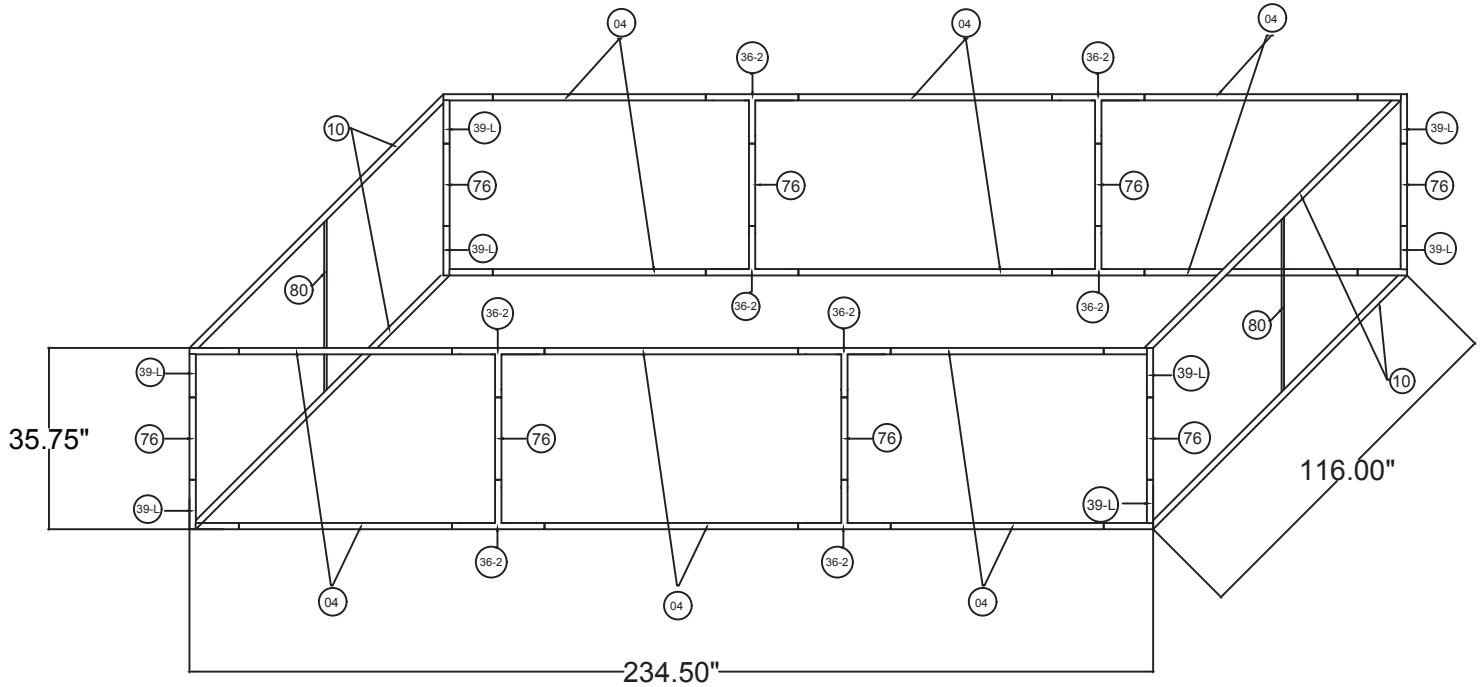

## 20'w x 3'h WL Hanging Sign

### RHS2036

20'L x 10'w x 3'h Rectangular Hanging Sign

Qty.	Part Number
8	WLM#039-L
8	WLM#076
12	WLM#004
8	WLM#036-2-US
2	WLM#080
4	WLM#010
2	BGO-FABRIC-XL bag