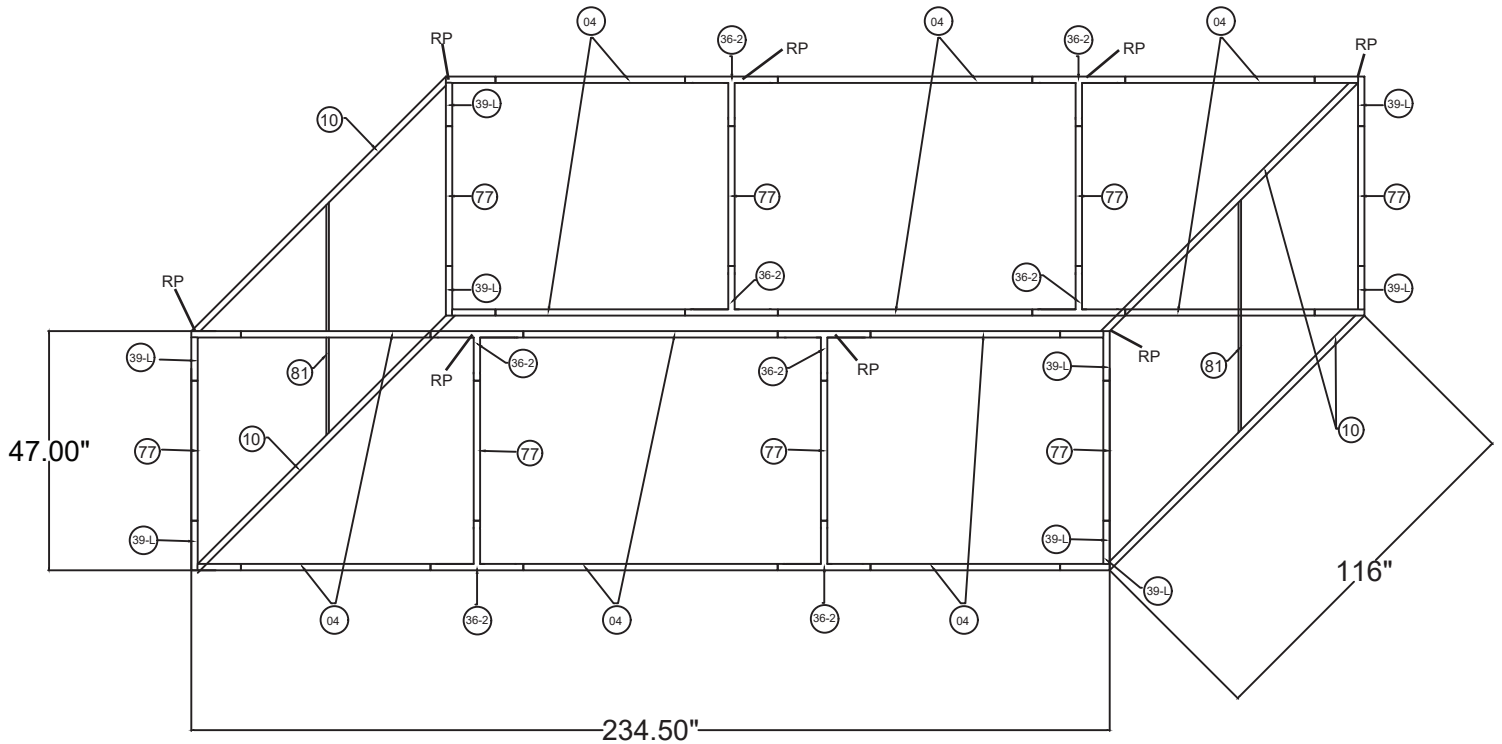

## 20'w x 4'h WL Hanging Sign

### RHS2048

20'L x 10'w x 4'h Rectangular Hanging Sign

Qty.	Part Number
8	WLM#039-L
8	WLM#077
12	WLM#004
8	WLM#036-2-US
2	WLM#081
4	WLM#010
2	BGO-FABRIC-XL bag

RP = Rigging Points