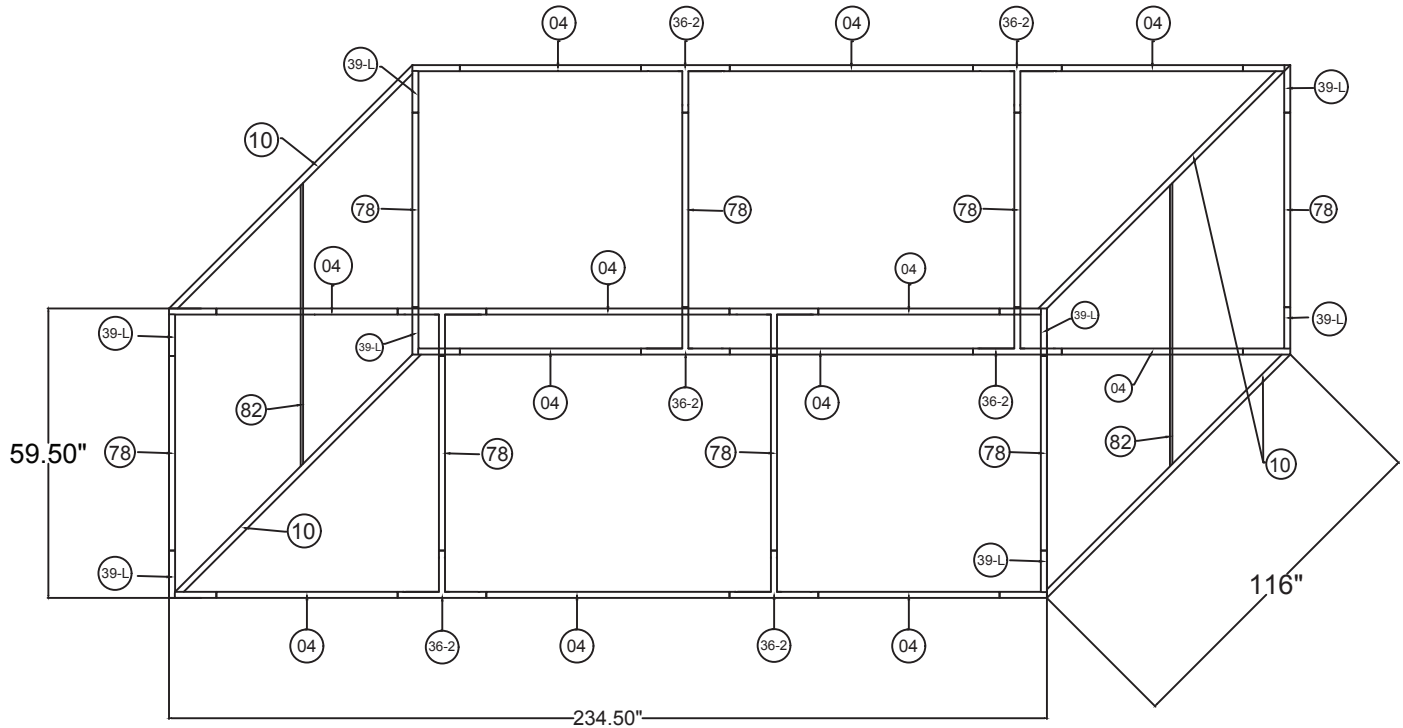

WAVELINE®

20'w x 5'h WL Hanging Sign

RHS2060

20'L x 10'w x 5'h Rectangular Hanging Sign

Qty.	Part Number
8	WLM#039-L
8	WLM#078
12	WLM#004
8	WLM#036-2-US
2	WLM#082
4	WLM#010
2	BGO-FABRIC-XL bag

Notes:

- * Does not include Hanging Cables
- * Will fit inside a CA600 or CA900 case