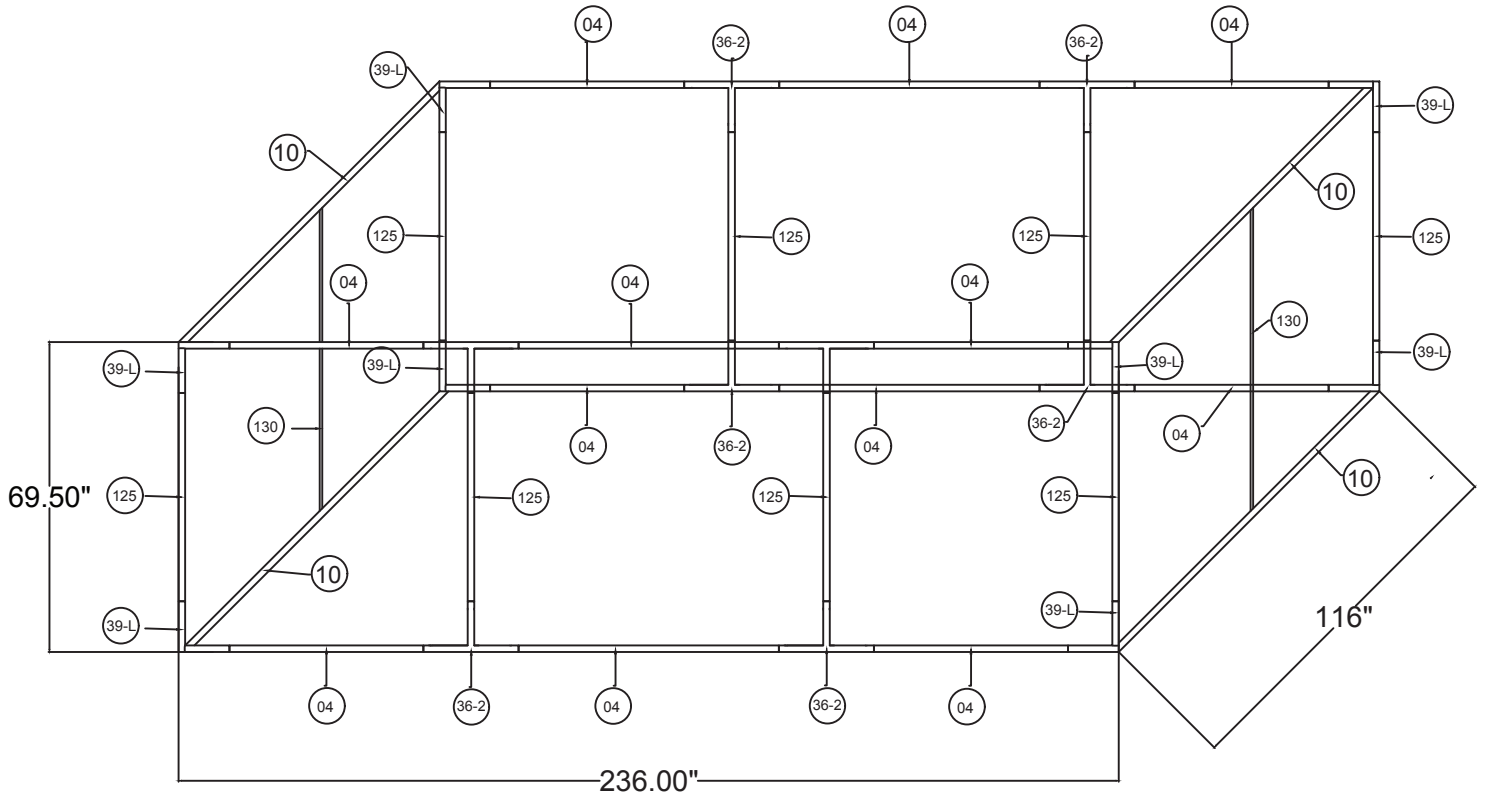

WAVELINE®

20'w x 6'h WL Hanging Sign

RHS2072

20'L x 10'w x 6'h Rectangular Hanging Sign

Qty.	Part Number
8	WLM#039-L
8	WLM#125
12	WLM#004
8	WLM#036-2-US
2	WLM#130
4	WLM#010
2	BGO-FABRIC-XL bag

Notes:

- * Does not include Hanging Cables
- * Will fit inside a CA600 or CA900 case