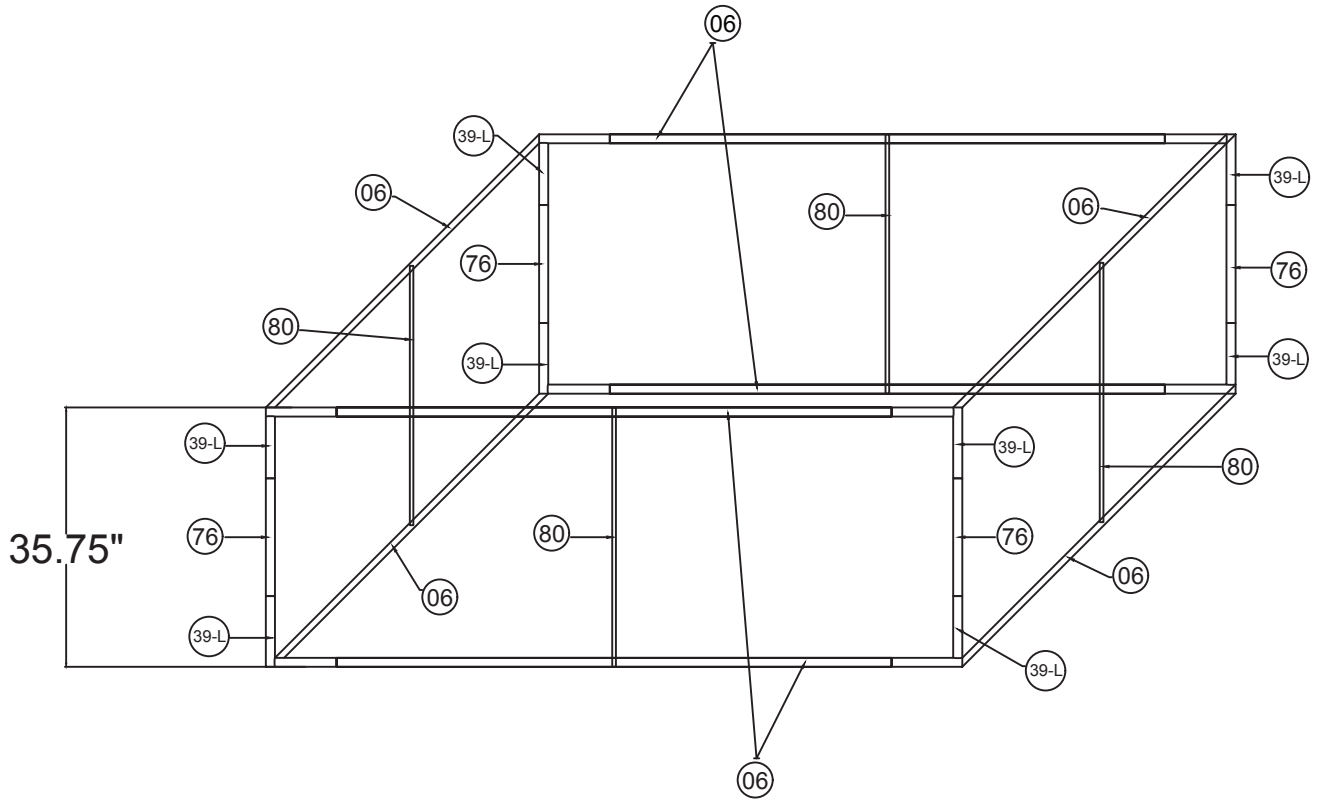

WAVELINE®

8'w x 3'h WL Hanging Sign

SHS0836

8'w x 3'h Sq. Hanging Sign	
Qty.	Part Number
8	WLM#039L-US
4	WLM#076
8	WLM#006
4	WLM#080
1	BGO-Fabric-L bag

Notes:

- * Does not include Hanging Cables
- * Will fit inside a CA600 or CA900 case