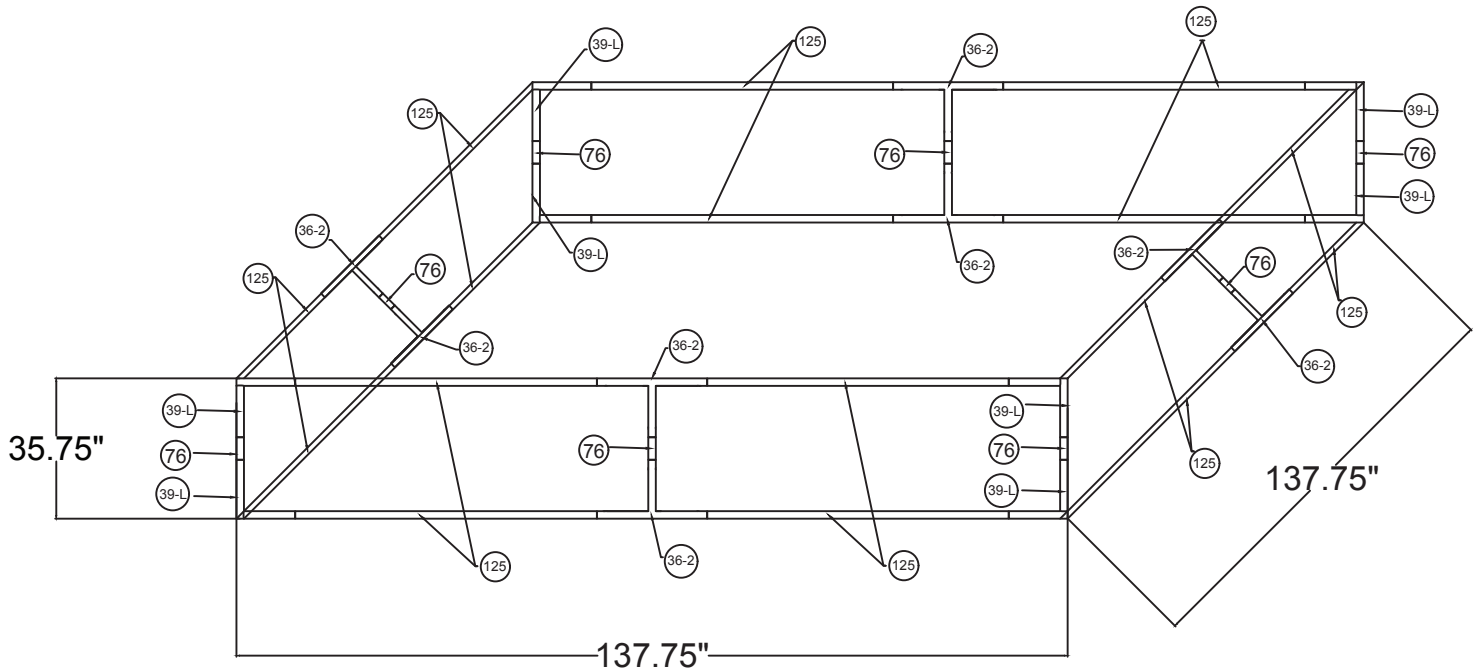

12'w x 3'h WL Hanging Sign

SHS1236

12'w x 3'h WL Hanging Sign	
Qty.	Part Number
8	WLM#039L-US
8	WLM#076
16	WLM#125
8	WLM#036-2-US
2	BGO-FABRIC-L bag

Notes:

- * Does not include Hanging Cables
- * Will fit inside a CA600 or CA900 case