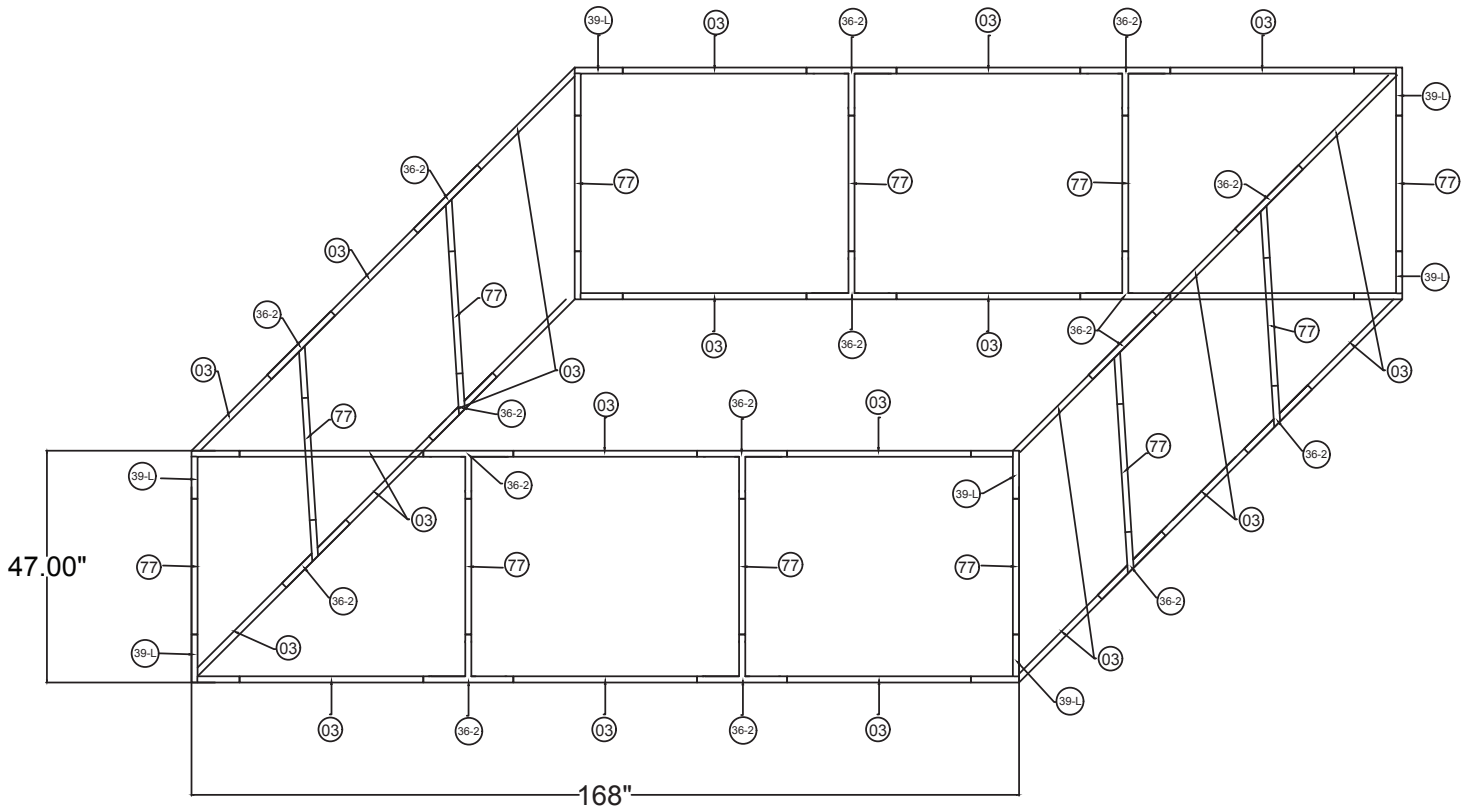

## 14'w x 4'h WL Hanging Sign

### SHS1448

14'w x 4'h WL Hanging Sign	
Qty.	Part Number
8	WLM#039L-US
12	WLM#077
24	WLM#003
16	WLM#036-2-US
2	BGO-FABRIC-XL bag

**Notes:**

- \* Does not include Hanging Cables
- \* Will fit inside a CA600 or CA900 case