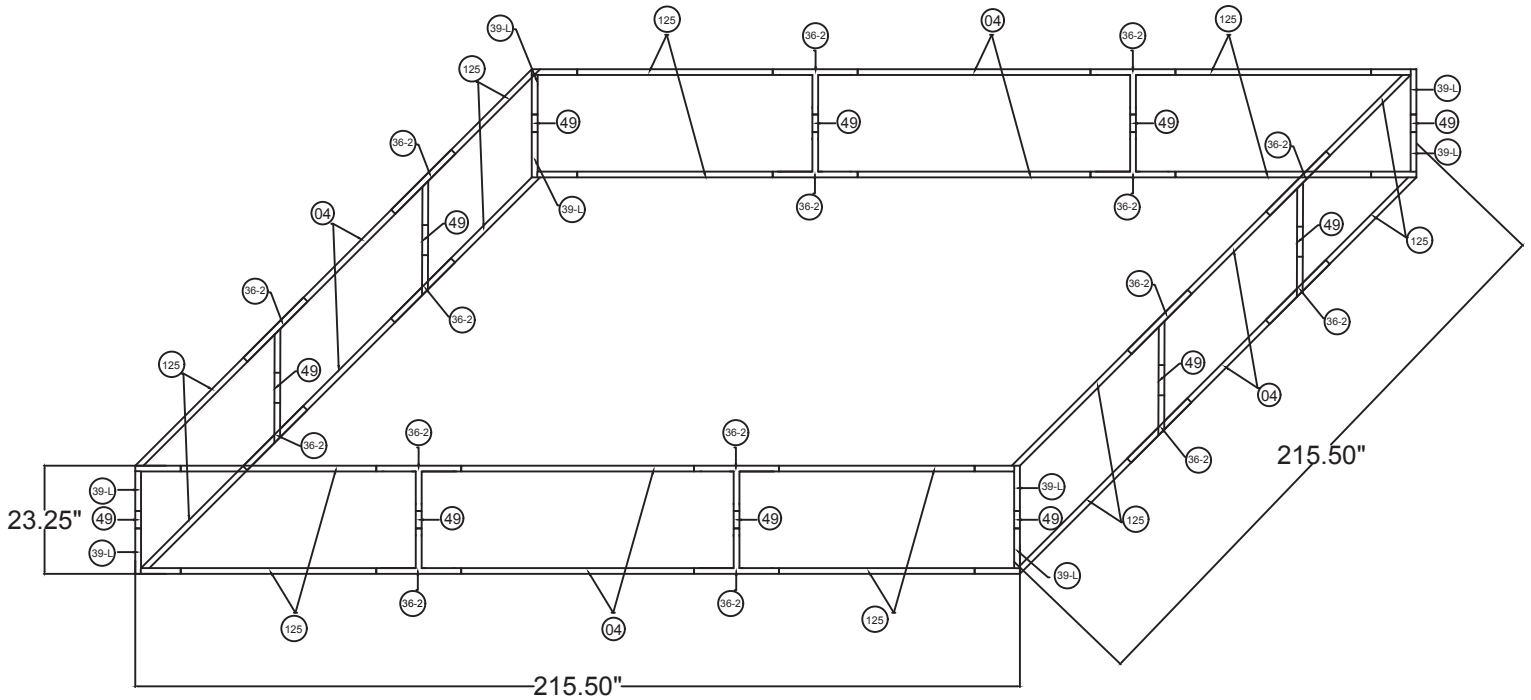

WAVELINE®

18'w x 2'h WL Hanging Sign

SHS1824

18'w x 2'h WL Hanging Sign

Qty.	Part Number
8	WLM#039-L
12	WLM#049
8	WLM#004
16	WLM#125
16	WLM#036-2-US
2	BGO-FABRIC-XL bag

Notes:

- * Does not include Hanging Cables
- * Will fit inside a CA600 or CA900 case