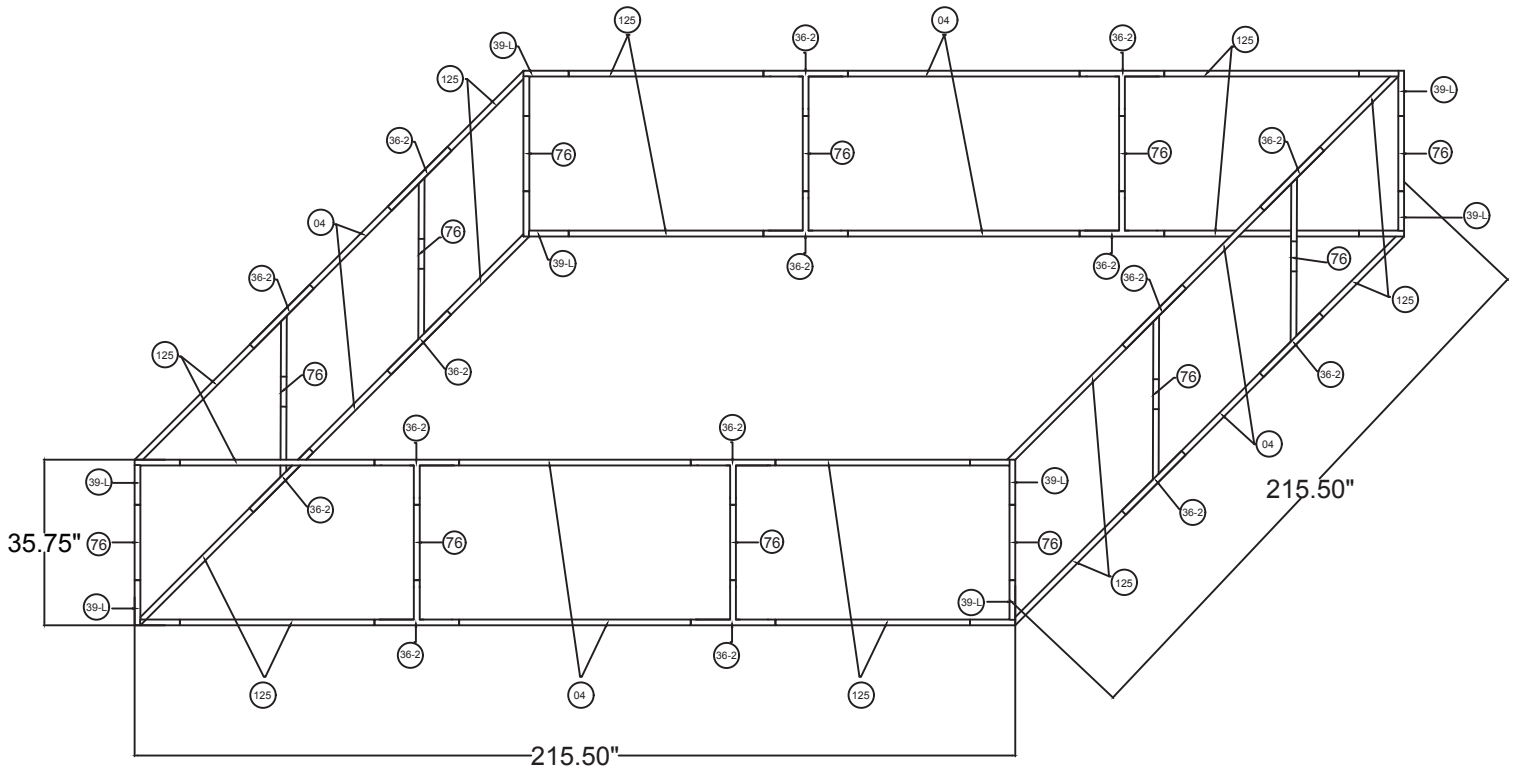

## 18'w x 3'h WL Hanging Sign

### SHS1836

18'w x 3'h WL Hanging Sign	
Qty.	Part Number
8	WLM#039-L
12	WLM#076
8	WLM#004
16	WLM#125
16	WLM#036-2-US
2	BGO-FABRIC-XL bag